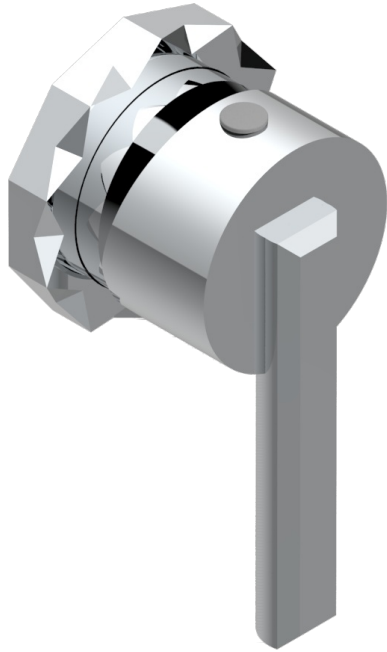

NIHAL PORCELANA AZUL

U2L-6540RB

Trim only for wall mixer on rosette

THG®
PARIS

Compatible with

6540A
6540A/W

6540A/US