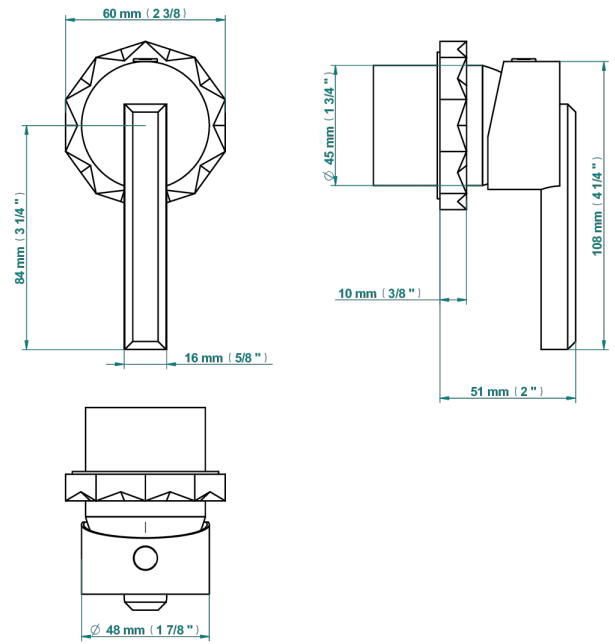

NIHAL PORCELANA AZUL

U2L-6540RB

Trim only for wall mixer on rosette

THG®
PARIS

Compatible with

6540A
6540A/W

6540A/US