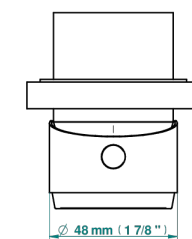

GRAND CENTRAL WHITE ONYX WITH LEVER HANDLES

U9S-6540RB

Trim only for wall mixer on rosette

Compatible with

6540A
6540A/W

6540A/US