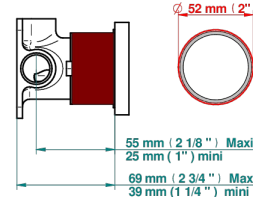

Tube

70023

18/06/2019

CHARACTERISTIC

- Grand central White Onyx with lever handles
- Trim only for wall mixer on rosette

RELATED SKU'S

- Ref. G00-6540A/US Built-in part for wall mounted flush fit shower mixer 2 inlets 1/2" -1 outlet 1/2" -US model

AVAILABLE FINITIONS

Black ceram - D30
Blush PVD - H62
Brass color PVD - H49
Brown bronze color PVD - F33
Chrome polished - A02
Copper antique matt, coated - H07

Gold color PVD - H52
Gold mat - F07
Gold polished - F01
Graphite PVD - H64
Light coated bronze - D01
Matt Umber PVD - H67

Matt blush PVD - H60
Matt brass color PVD - H50
Matt brown bronze color PVD - F34
Matt chrome (American satin) - C02
Matt gold color PVD - H53
Matt graphite PVD - H65

Matt nickel (American satin) - C01
Matt nickel color PVD - H56
Natural smoked Brass - A13
Nickel antique / Sovereign - H28
Nickel color PVD - H55
Nickel polished - B01

Soft gold - F30
Soft matt gold - F31
Umber PVD - H66