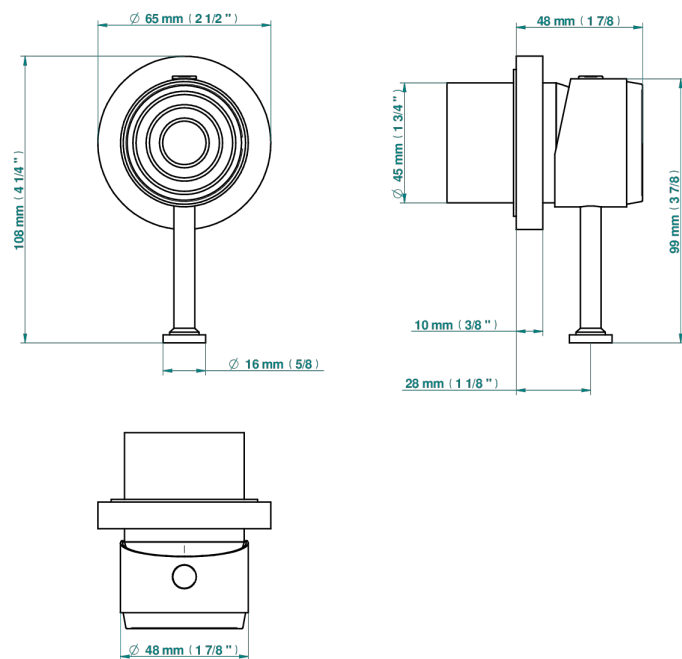

GRAND CENTRAL WHITE ONYX WITH LEVER HANDLES

U9S-6540RB

Trim only for wall mixer on rosette

Compatible with

Tube

70023

18/06/2019

CHARACTERISTIC

- Grand central White Onyx with lever handles
- Trim only for wall mixer on rosette

RELATED SKU'S

- Ref. G00-6540A/US Built-in part for wall mounted flush fit shower mixer 2 inlets 1/2" -1 outlet 1/2" -US model

AVAILABLE FINITIONS

Black ceram - D30
Blush PVD - H62
Brass color PVD - H49
Brown bronze color PVD - F33
Chrome polished - A02
Copper antique matt, coated - H07

Gold color PVD - H52
Gold mat - F07
Gold polished - F01
Graphite PVD - H64
Light coated bronze - D01
Matt Umber PVD - H67

Matt blush PVD - H60
Matt brass color PVD - H50
Matt brown bronze color PVD - F34
Matt chrome (American satin) - C02
Matt gold color PVD - H53
Matt graphite PVD - H65

Matt nickel (American satin) - C01
Matt nickel color PVD - H56
Natural smoked Brass - A13
Nickel antique / Sovereign - H28
Nickel color PVD - H55
Nickel polished - B01

Soft gold - F30
Soft matt gold - F31
Umber PVD - H66