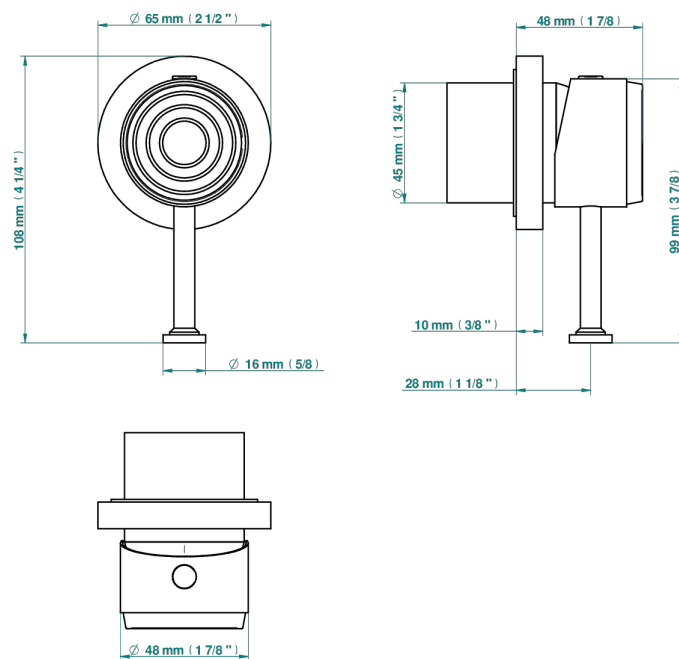

GRAND CENTRAL WHITE ONYX WITH LEVER HANDLES

U9S-6540RB

Trim only for wall mixer on rosette

Compatible with

6540A
6540A/W

6540A/US

Tube

70023

18/06/2019

CARACTERÍSTICAS

- Grand central White Onyx with lever handles
- Trim only for wall mixer on rosette

PRODUCTOS RELACIONADOS

- Ref. G00-6540A Rough parts for wall mounted flush fit shower mixer 2 x 1/2" inlets 1 x 1/2" outlet

ACABADOS DISPONIBLES

Bronce claro - D01
Cerámica negra mate - D30
Cobre viejo mate - H07
Cromo - A02
Cromo mate - C02
Dorado - F01

Dorado mate - F07
Dorado pálido - F30
Dorado pálido mate (sin barniz) - F31
Natural smoked Brass - A13
Níquel - B01
Níquel mate - C01

Níquel viejo - H28
Pvd blush - H62
Pvd blush mate - H60
Pvd color latón - H49
Pvd color latón mate - H50
Pvd color níquel - H55

Pvd color níquel mate - H56
Pvd color oro - H52
Pvd color oro mate - H53
Pvd grafito - H64
Pvd grafito mate - H65
Pvd marrón bronce - F33

Pvd marrón bronce mate - F34
Pvd umber - H66
Pvd umber mate - H67