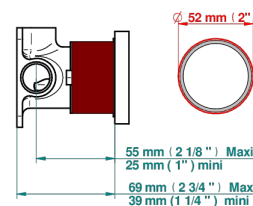

Tube

70023

18/06/2019

CARACTERÍSTICAS

- Grand central White Onyx with lever handles
- Trim only for wall mixer on rosette

PRODUCTOS RELACIONADOS

- Ref. G00-6540A Rough parts for wall mounted flush fit shower mixer 2 x 1/2" inlets 1 x 1/2" outlet

ACABADOS DISPONIBLES

Bronce claro - D01
Cerámica negra mate - D30
Cobre viejo mate - H07
Cromo - A02
Cromo mate - C02
Dorado - F01

Dorado mate - F07
Dorado pálido - F30
Dorado pálido mate (sin barniz) - F31
Natural smoked Brass - A13
Níquel - B01
Níquel mate - C01

Níquel viejo - H28
Pvd blush - H62
Pvd blush mate - H60
Pvd color latón - H49
Pvd color latón mate - H50
Pvd color níquel - H55

Pvd color níquel mate - H56
Pvd color oro - H52
Pvd color oro mate - H53
Pvd grafito - H64
Pvd grafito mate - H65
Pvd marrón bronce - F33

Pvd marrón bronce mate - F34
Pvd umber - H66
Pvd umber mate - H67