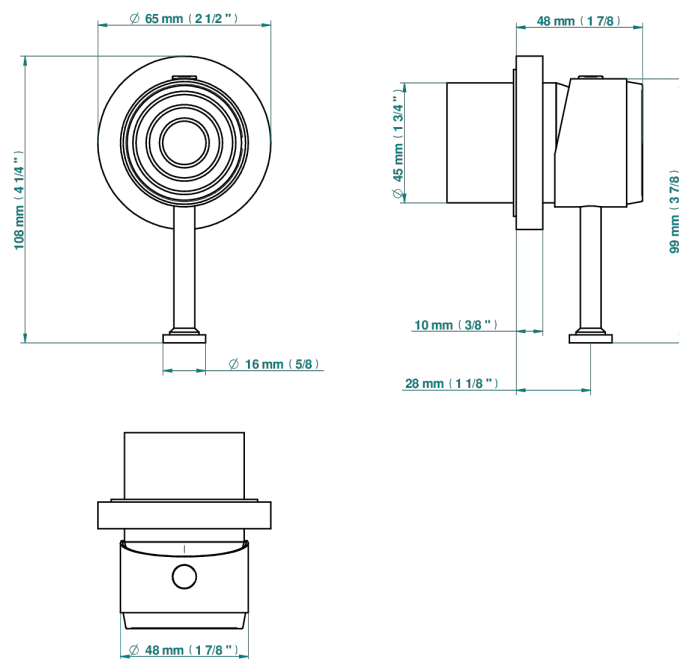

GRAND CENTRAL WHITE ONYX WITH LEVER HANDLES

U9S-6540RB

Trim only for wall mixer on rosette

Compatible with

Tube

70023

18/06/2019

CHARACTERISTIC

- Grand central White Onyx with lever handles
- Trim only for wall mixer on rosette

RELATED SKU'S

- Ref. G00-6540A Rough parts for wall mounted flush fit shower mixer 2 x 1/2" inlets 1 x 1/2" outlet

AVAILABLE FINITIONS

Antique nickel - H28
Black ceram - D30
Blush PVD - H62
Brass color PVD - H49
Brown bronze color PVD - F33
Gold color PVD - H52

Graphite PVD - H64
Lacquered light bronze - D01
Matt Umber PVD - H67
Matt blush PVD - H60
Matt brass color PVD - H50
Matt brown bronze color PVD - F34

Matt chrome - C02
Matt gold - F07
Matt gold color PVD - H53
Matt graphite PVD - H65
Matt nickel (color finish) - C01
Matt nickel color PVD - H56

Natural smoked Brass - A13
Nickel color PVD - H55
Polished chrome (color finish) - A02
Polished gold (color finish) - F01
Polished nickel - B01
Soft gold - F30

Soft matt gold - F31
Umber PVD - H66
Varnished matt antique red copper (color finish) - H07