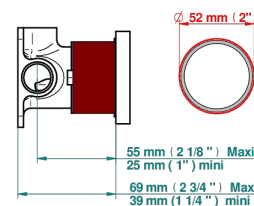

Tube

70023

18/06/2019

CHARACTERISTIC

- Grand central White Onyx with lever handles
- Trim only for wall mixer on rosette

RELATED SKU'S

- Ref. G00-6540A Rough parts for wall mounted flush fit shower mixer 2 x 1/2" inlets 1 x 1/2" outlet

AVAILABLE FINITIONS

Antique nickel - H28
Black ceram - D30
Blush PVD - H62
Brass color PVD - H49
Brown bronze color PVD - F33
Gold color PVD - H52

Graphite PVD - H64
Lacquered light bronze - D01
Matt Umber PVD - H67
Matt blush PVD - H60
Matt brass color PVD - H50
Matt brown bronze color PVD - F34

Matt chrome - C02
Matt gold - F07
Matt gold color PVD - H53
Matt graphite PVD - H65
Matt nickel (color finish) - C01
Matt nickel color PVD - H56

Natural smoked Brass - A13
Nickel color PVD - H55
Polished chrome (color finish) - A02
Polished gold (color finish) - F01
Polished nickel - B01
Soft gold - F30

Soft matt gold - F31
Umber PVD - H66
Varnished matt antique red copper (color finish) - H07