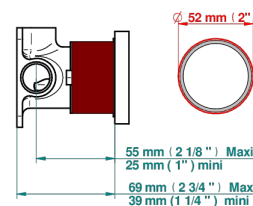

Tube

70023

18/06/2019

EIGENSCHAFTEN

- Grand central White Onyx with lever handles
- Trim only for wall mixer on rosette

ÄHNLICHE PRODUKTE

- Ref. G00-6540A Up-teil für einhand-einhebelmischer-brausebatterie

VERFÜGBARE OBERFLÄCHEN

Altnickel - H28
Blassgold - F30
Blassgold matt unlackiert - F31
Bronze hell - D01
Chrom - A02
Chrom matt - C02

Gold - F01
Gold matt - F07
Kupfer altrot matt lackiert - H07
Mattschwarz keramik - D30
Natural smoked Brass - A13
Nickel matt - C01

Pvd blush - H62
Pvd blush matt - H60
Pvd bronze braun - F33
Pvd bronze braun matt - F34
Pvd gold - H52
Pvd gold matt - H53

Pvd graphite - H64
Pvd graphite matt - H65
Pvd messing - H49
Pvd messing matt - H50
Pvd nickel - H55
Pvd nickel matt - H56

Pvd umber - H66
Pvd umber matt - H67
Silbernickel - B01