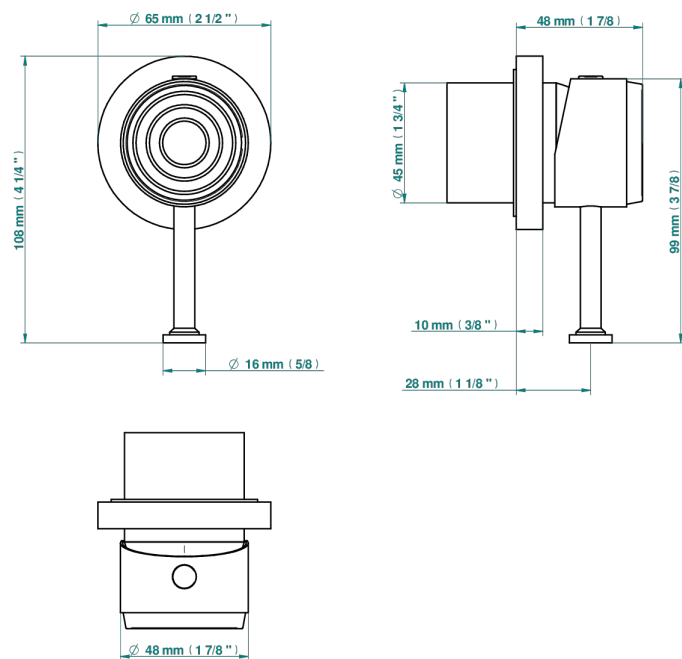

GRAND CENTRAL WHITE ONYX WITH LEVER HANDLES

U9S-6540RB

Trim only for wall mixer on rosette

Compatible with

Tube

70023

18/06/2019

EIGENSCHAFTEN

- Grand central White Onyx with lever handles
- Trim only for wall mixer on rosette

ÄHNLICHE PRODUKTE

- Ref. G00-6540A Up-teil für einhand-einhebelmischer-brausebatterie

VERFÜGBARE OBERFLÄCHEN

Altnickel - H28
Blassgold - F30
Blassgold matt unlackiert - F31
Bronze hell - D01
Chrom - A02
Chrom matt - C02

Gold - F01
Gold matt - F07
Kupfer altrot matt lackiert - H07
Mattschwarz keramik - D30
Natural smoked Brass - A13
Nickel matt - C01

Pvd blush - H62
Pvd blush matt - H60
Pvd bronze braun - F33
Pvd bronze braun matt - F34
Pvd gold - H52
Pvd gold matt - H53

Pvd graphite - H64
Pvd graphite matt - H65
Pvd messing - H49
Pvd messing matt - H50
Pvd nickel - H55
Pvd nickel matt - H56

Pvd umber - H66
Pvd umber matt - H67
Silbernickel - B01