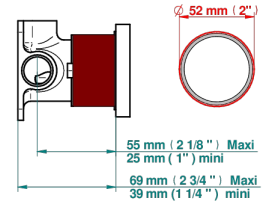

Tube

70023

18/06/2019

CHARACTERISTIC

- Grand central White Onyx
- Trim only for wall mixer on rosette

RELATED SKU'S

- Ref. G00-6540A/US Built-in part for wall mounted flush fit shower mixer 2 inlets 1/2" -1 outlet 1/2" -US model

AVAILABLE FINITIONS

Black ceram - D30
Blush PVD - H62
Brass color PVD - H49
Brown bronze color PVD - F33
Chrome polished - A02
Copper antique matt, coated - H07

Gold color PVD - H52
Gold mat - F07
Gold polished - F01
Graphite PVD - H64
Light coated bronze - D01
Matt Umber PVD - H67

Matt blush PVD - H60
Matt brass color PVD - H50
Matt brown bronze color PVD - F34
Matt chrome (American satin) - C02
Matt gold color PVD - H53
Matt graphite PVD - H65

Matt nickel (American satin) - C01
Matt nickel color PVD - H56
Natural smoked Brass - A13
Nickel antique / Sovereign - H28
Nickel color PVD - H55
Nickel polished - B01

Soft gold - F30
Soft matt gold - F31
Umber PVD - H66