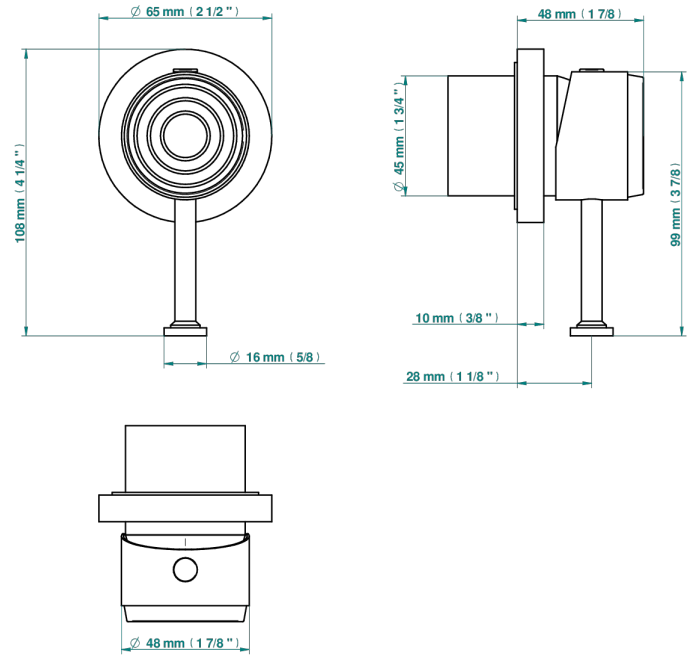

GRAND CENTRAL WHITE ONYX

U9R-6540RB

Trim only for wall mixer on rosette

Compatible with

Tube

70023

18/06/2019

CHARACTERISTIC

- Grand central White Onyx
- Trim only for wall mixer on rosette

RELATED SKU'S

- Ref. G00-6540A/US Built-in part for wall mounted flush fit shower mixer 2 inlets 1/2" -1 outlet 1/2" -US model

AVAILABLE FINITIONS

Black ceram - D30
Blush PVD - H62
Brass color PVD - H49
Brown bronze color PVD - F33
Chrome polished - A02
Copper antique matt, coated - H07

Gold color PVD - H52
Gold mat - F07
Gold polished - F01
Graphite PVD - H64
Light coated bronze - D01
Matt Umber PVD - H67

Matt blush PVD - H60
Matt brass color PVD - H50
Matt brown bronze color PVD - F34
Matt chrome (American satin) - C02
Matt gold color PVD - H53
Matt graphite PVD - H65

Matt nickel (American satin) - C01
Matt nickel color PVD - H56
Natural smoked Brass - A13
Nickel antique / Sovereign - H28
Nickel color PVD - H55
Nickel polished - B01

Soft gold - F30
Soft matt gold - F31
Umber PVD - H66