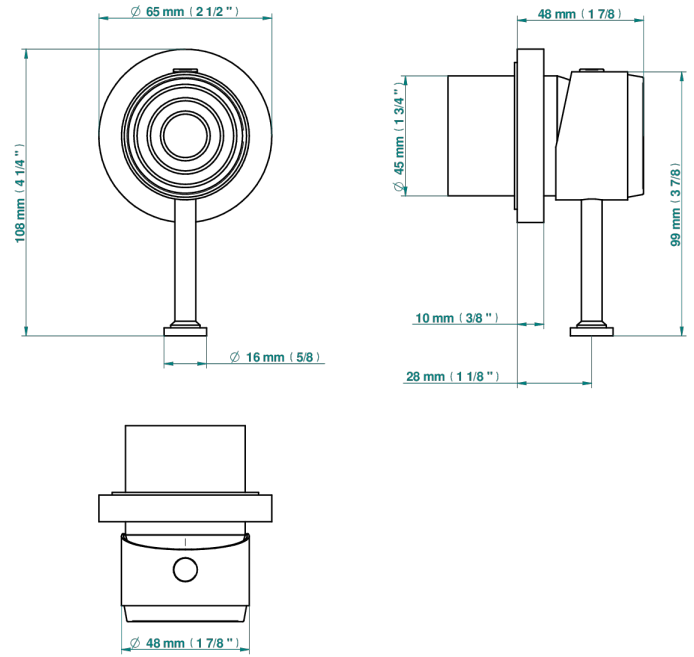

GRAND CENTRAL WHITE ONYX

U9R-6540RB

Trim only for wall mixer on rosette

Compatible with

Tube

70023

18/06/2019

CHARACTERISTIC

- Grand central White Onyx
- Trim only for wall mixer on rosette

RELATED SKU'S

- Ref. G00-6540A Rough parts for wall mounted flush fit shower mixer 2 x 1/2" inlets 1 x 1/2" outlet

AVAILABLE FINITIONS

Antique nickel - H28
Black ceram - D30
Blush PVD - H62
Brass color PVD - H49
Brown bronze color PVD - F33
Gold color PVD - H52

Graphite PVD - H64
Lacquered light bronze - D01
Matt Umber PVD - H67
Matt blush PVD - H60
Matt brass color PVD - H50
Matt brown bronze color PVD - F34

Matt chrome - C02
Matt gold - F07
Matt gold color PVD - H53
Matt graphite PVD - H65
Matt nickel (color finish) - C01
Matt nickel color PVD - H56

Natural smoked Brass - A13
Nickel color PVD - H55
Polished chrome (color finish) - A02
Polished gold (color finish) - F01
Polished nickel - B01
Soft gold - F30

Soft matt gold - F31
Umber PVD - H66
Varnished matt antique red copper (color finish) - H07