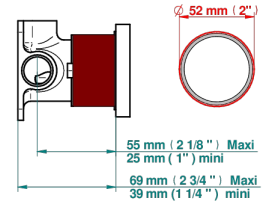

Tube

70023

18/06/2019

CHARACTERISTIC

- Grand central White Onyx
- Trim only for wall mixer on rosette

RELATED SKU'S

- Ref. G00-6540A Rough parts for wall mounted flush fit shower mixer 2 x 1/2" inlets 1 x 1/2" outlet

AVAILABLE FINITIONS

Antique nickel - H28
Black ceram - D30
Blush PVD - H62
Brass color PVD - H49
Brown bronze color PVD - F33
Gold color PVD - H52

Graphite PVD - H64
Lacquered light bronze - D01
Matt Umber PVD - H67
Matt blush PVD - H60
Matt brass color PVD - H50
Matt brown bronze color PVD - F34

Matt chrome - C02
Matt gold - F07
Matt gold color PVD - H53
Matt graphite PVD - H65
Matt nickel (color finish) - C01
Matt nickel color PVD - H56

Natural smoked Brass - A13
Nickel color PVD - H55
Polished chrome (color finish) - A02
Polished gold (color finish) - F01
Polished nickel - B01
Soft gold - F30

Soft matt gold - F31
Umber PVD - H66
Varnished matt antique red copper (color finish) - H07