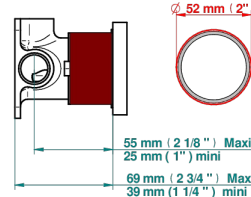

Tube

70023

18/06/2019

CHARACTERISTIC

- Grand central Black Onyx with lever handles
- Trim only for wall mixer on rosette

RELATED SKU'S

- Ref. G00-6540A/US Built-in part for wall mounted flush fit shower mixer 2 inlets 1/2" -1 outlet 1/2" -US model

AVAILABLE FINITIONS

Black ceram - D30
Blush PVD - H62
Brass color PVD - H49
Brown bronze color PVD - F33
Chrome polished - A02
Copper antique matt, coated - H07

Gold color PVD - H52
Gold mat - F07
Gold polished - F01
Graphite PVD - H64
Light coated bronze - D01
Matt Umber PVD - H67

Matt blush PVD - H60
Matt brass color PVD - H50
Matt brown bronze color PVD - F34
Matt chrome (American satin) - C02
Matt gold color PVD - H53
Matt graphite PVD - H65

Matt nickel (American satin) - C01
Matt nickel color PVD - H56
Natural smoked Brass - A13
Nickel antique / Sovereign - H28
Nickel color PVD - H55
Nickel polished - B01

Soft gold - F30
Soft matt gold - F31
Umber PVD - H66