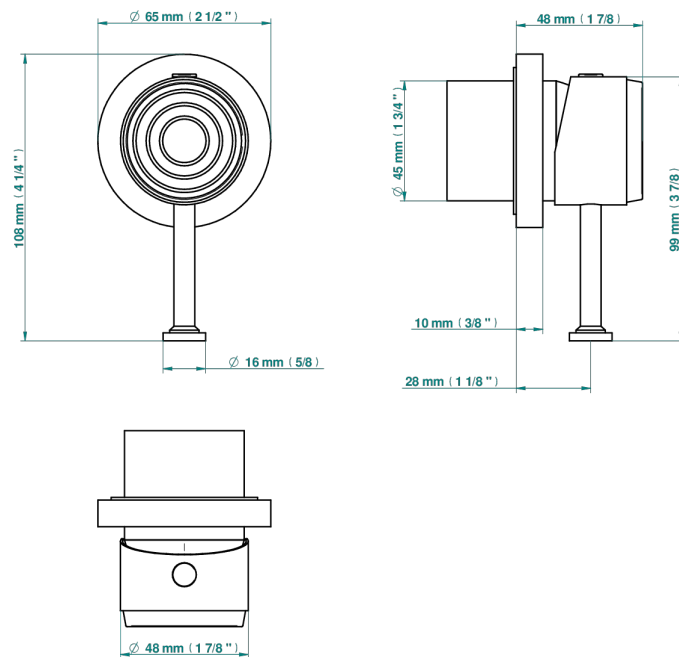

GRAND CENTRAL BLACK ONYX WITH LEVER HANDLES

U9N-6540RB

Trim only for wall mixer on rosette

Compatible with

Tube

70023

18/06/2019

CHARACTERISTIC

- Grand central Black Onyx with lever handles
- Trim only for wall mixer on rosette

RELATED SKU'S

- Ref. G00-6540A/US Built-in part for wall mounted flush fit shower mixer 2 inlets 1/2" -1 outlet 1/2" -US model

AVAILABLE FINITIONS

Black ceram - D30
Blush PVD - H62
Brass color PVD - H49
Brown bronze color PVD - F33
Chrome polished - A02
Copper antique matt, coated - H07

Gold color PVD - H52
Gold mat - F07
Gold polished - F01
Graphite PVD - H64
Light coated bronze - D01
Matt Umber PVD - H67

Matt blush PVD - H60
Matt brass color PVD - H50
Matt brown bronze color PVD - F34
Matt chrome (American satin) - C02
Matt gold color PVD - H53
Matt graphite PVD - H65

Matt nickel (American satin) - C01
Matt nickel color PVD - H56
Natural smoked Brass - A13
Nickel antique / Sovereign - H28
Nickel color PVD - H55
Nickel polished - B01

Soft gold - F30
Soft matt gold - F31
Umber PVD - H66