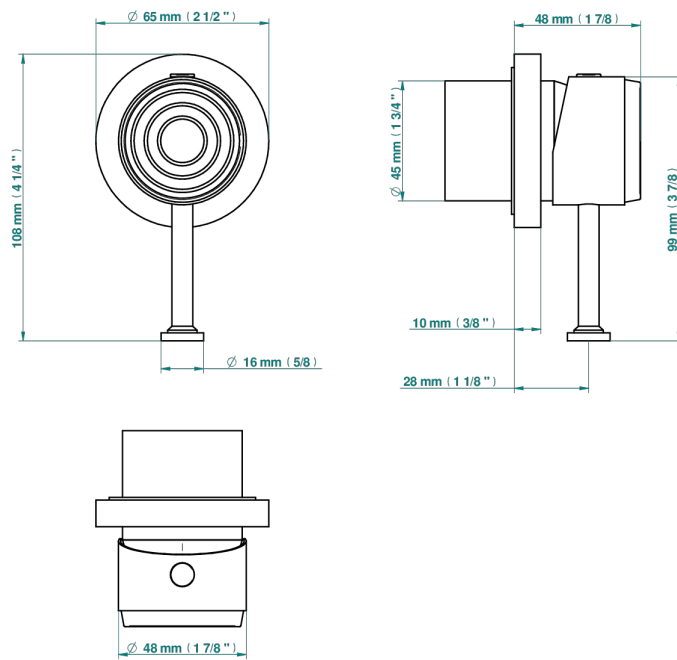

GRAND CENTRAL BLACK ONYX WITH LEVER

U9N-6540RB

Trim only for wall mixer on rosette

Compatible with

Tube

70023

18/06/2019

CARACTERÍSTICAS

- Grand central Black Onyx with lever
- Trim only for wall mixer on rosette

PRODUCTOS RELACIONADOS

- Ref. G00-6540A Rough parts for wall mounted flush fit shower mixer 2 x 1/2" inlets 1 x 1/2" outlet

ACABADOS DISPONIBLES

Bronce claro - D01
Cerámica negra mate - D30
Cobre viejo mate - H07
Cromo - A02
Cromo mate - C02
Dorado - F01

Dorado mate - F07
Dorado pálido - F30
Dorado pálido mate (sin barniz) - F31
Natural smoked Brass - A13
Níquel - B01
Níquel mate - C01

Níquel viejo - H28
Pvd blush - H62
Pvd blush mate - H60
Pvd color latón - H49
Pvd color latón mate - H50
Pvd color níquel - H55

Pvd color níquel mate - H56
Pvd color oro - H52
Pvd color oro mate - H53
Pvd grafito - H64
Pvd grafito mate - H65
Pvd marrón bronce - F33

Pvd marrón bronce mate - F34
Pvd umber - H66
Pvd umber mate - H67