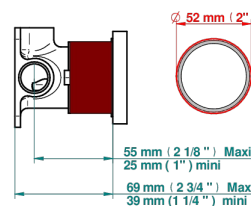

Tube

70023

18/06/2019

CARACTERÍSTICAS

- Grand central Black Onyx with lever
- Trim only for wall mixer on rosette

PRODUCTOS RELACIONADOS

- Ref. G00-6540A Rough parts for wall mounted flush fit shower mixer 2 x 1/2" inlets 1 x 1/2" outlet

ACABADOS DISPONIBLES

Bronce claro - D01
Cerámica negra mate - D30
Cobre viejo mate - H07
Cromo - A02
Cromo mate - C02
Dorado - F01

Dorado mate - F07
Dorado pálido - F30
Dorado pálido mate (sin barniz) - F31
Natural smoked Brass - A13
Níquel - B01
Níquel mate - C01

Níquel viejo - H28
Pvd blush - H62
Pvd blush mate - H60
Pvd color latón - H49
Pvd color latón mate - H50
Pvd color níquel - H55

Pvd color níquel mate - H56
Pvd color oro - H52
Pvd color oro mate - H53
Pvd grafito - H64
Pvd grafito mate - H65
Pvd marrón bronce - F33

Pvd marrón bronce mate - F34
Pvd umber - H66
Pvd umber mate - H67