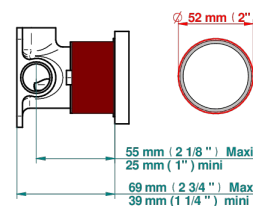

Tube

70023

18/06/2019

CHARACTERISTIC

- Grand central Black Onyx with lever
- Trim only for wall mixer on rosette

RELATED SKU'S

- Ref. G00-6540A Rough parts for wall mounted flush fit shower mixer 2 x 1/2" inlets 1 x 1/2" outlet

AVAILABLE FINITIONS

Antique nickel - H28
Black ceram - D30
Blush PVD - H62
Brass color PVD - H49
Brown bronze color PVD - F33
Gold color PVD - H52

Graphite PVD - H64
Lacquered light bronze - D01
Matt Umber PVD - H67
Matt blush PVD - H60
Matt brass color PVD - H50
Matt brown bronze color PVD - F34

Matt chrome - C02
Matt gold - F07
Matt gold color PVD - H53
Matt graphite PVD - H65
Matt nickel (color finish) - C01
Matt nickel color PVD - H56

Natural smoked Brass - A13
Nickel color PVD - H55
Polished chrome (color finish) - A02
Polished gold (color finish) - F01
Polished nickel - B01
Soft gold - F30

Soft matt gold - F31
Umber PVD - H66
Varnished matt antique red copper (color finish) - H07