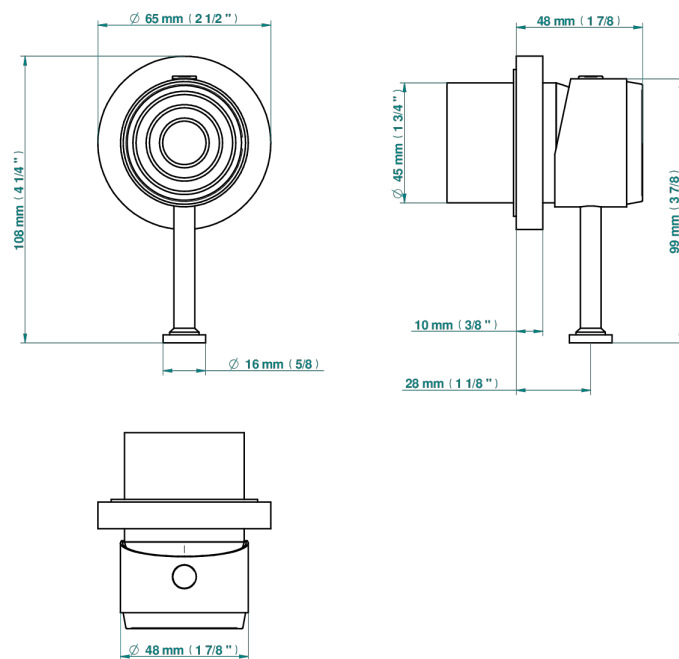

GRAND CENTRAL BLACK ONYX WITH LEVER

U9N-6540RB

Trim only for wall mixer on rosette

Compatible with

Tube

70023

18/06/2019

CHARACTERISTIC

- Grand central Black Onyx with lever
- Trim only for wall mixer on rosette

RELATED SKU'S

- Ref. G00-6540A Rough parts for wall mounted flush fit shower mixer 2 x 1/2" inlets 1 x 1/2" outlet

AVAILABLE FINITIONS

Antique nickel - H28
Black ceram - D30
Blush PVD - H62
Brass color PVD - H49
Brown bronze color PVD - F33
Gold color PVD - H52

Graphite PVD - H64
Lacquered light bronze - D01
Matt Umber PVD - H67
Matt blush PVD - H60
Matt brass color PVD - H50
Matt brown bronze color PVD - F34

Matt chrome - C02
Matt gold - F07
Matt gold color PVD - H53
Matt graphite PVD - H65
Matt nickel (color finish) - C01
Matt nickel color PVD - H56

Natural smoked Brass - A13
Nickel color PVD - H55
Polished chrome (color finish) - A02
Polished gold (color finish) - F01
Polished nickel - B01
Soft gold - F30

Soft matt gold - F31
Umber PVD - H66
Varnished matt antique red copper (color finish) - H07