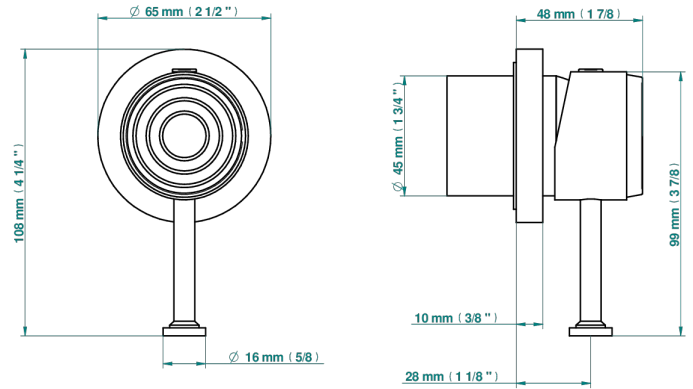

GRAND CENTRAL BLACK ONYX

U9M-6540RB

Trim only for wall mixer on rosette

THG®
PARIS

Compatible with

6540A
6540A/W

6540A/US

Tube

70023

18/06/2019

CARACTERÍSTICAS

- Grand central Black Onyx
- Trim only for wall mixer on rosette

PRODUCTOS RELACIONADOS

- Ref. G00-6540A Rough parts for wall mounted flush fit shower mixer 2 x 1/2" inlets 1 x 1/2" outlet

ACABADOS DISPONIBLES

Bronce claro - D01
Cerámica negra mate - D30
Cobre viejo mate - H07
Cromo - A02
Cromo mate - C02
Dorado - F01

Dorado mate - F07
Dorado pálido - F30
Dorado pálido mate (sin barniz) - F31
Natural smoked Brass - A13
Níquel - B01
Níquel mate - C01

Níquel viejo - H28
Pvd blush - H62
Pvd blush mate - H60
Pvd color latón - H49
Pvd color latón mate - H50
Pvd color níquel - H55

Pvd color níquel mate - H56
Pvd color oro - H52
Pvd color oro mate - H53
Pvd grafito - H64
Pvd grafito mate - H65
Pvd marrón bronce - F33

Pvd marrón bronce mate - F34
Pvd umber - H66
Pvd umber mate - H67