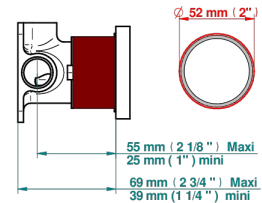

Tube

70023

18/06/2019

CARACTERÍSTICAS

- Grand central Black Onyx
- Trim only for wall mixer on rosette

PRODUCTOS RELACIONADOS

- Ref. G00-6540A Rough parts for wall mounted flush fit shower mixer 2 x 1/2" inlets 1 x 1/2" outlet

ACABADOS DISPONIBLES

Bronce claro - D01
Cerámica negra mate - D30
Cobre viejo mate - H07
Cromo - A02
Cromo mate - C02
Dorado - F01

Dorado mate - F07
Dorado pálido - F30
Dorado pálido mate (sin barniz) - F31
Natural smoked Brass - A13
Níquel - B01
Níquel mate - C01

Níquel viejo - H28
Pvd blush - H62
Pvd blush mate - H60
Pvd color latón - H49
Pvd color latón mate - H50
Pvd color níquel - H55

Pvd color níquel mate - H56
Pvd color oro - H52
Pvd color oro mate - H53
Pvd grafito - H64
Pvd grafito mate - H65
Pvd marrón bronce - F33

Pvd marrón bronce mate - F34
Pvd umber - H66
Pvd umber mate - H67