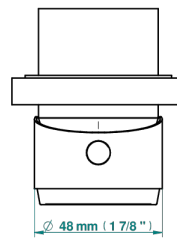

GRAND CENTRAL BLACK ONYX

U9M-6540RB

Trim only for wall mixer on rosette

THG®
PARIS

Compatible with

6540A
6540A/W

6540A/US