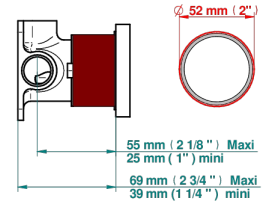

Tube

70023

18/06/2019

CHARACTERISTIC

- Grand central Black Onyx
- Trim only for wall mixer on rosette

RELATED SKU'S

- Ref. G00-6540A Rough parts for wall mounted flush fit shower mixer 2 x 1/2" inlets 1 x 1/2" outlet

AVAILABLE FINITIONS

Antique nickel - H28
Black ceram - D30
Blush PVD - H62
Brass color PVD - H49
Brown bronze color PVD - F33
Gold color PVD - H52

Graphite PVD - H64
Lacquered light bronze - D01
Matt Umber PVD - H67
Matt blush PVD - H60
Matt brass color PVD - H50
Matt brown bronze color PVD - F34

Matt chrome - C02
Matt gold - F07
Matt gold color PVD - H53
Matt graphite PVD - H65
Matt nickel (color finish) - C01
Matt nickel color PVD - H56

Natural smoked Brass - A13
Nickel color PVD - H55
Polished chrome (color finish) - A02
Polished gold (color finish) - F01
Polished nickel - B01
Soft gold - F30

Soft matt gold - F31
Umber PVD - H66
Varnished matt antique red copper (color finish) - H07