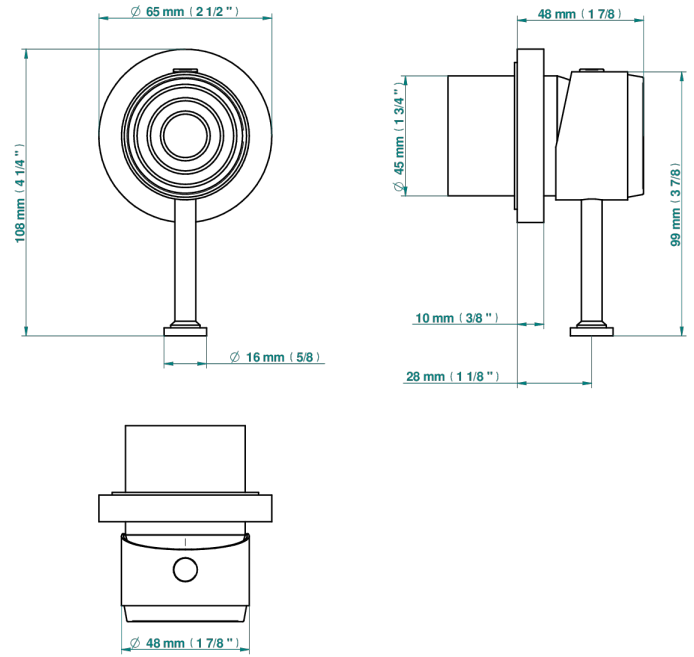

GRAND CENTRAL BLACK ONYX

U9M-6540RB

Trim only for wall mixer on rosette

Compatible with

Tube

70023

18/06/2019

CHARACTERISTIC

- Grand central Black Onyx
- Trim only for wall mixer on rosette

RELATED SKU'S

- Ref. G00-6540A Rough parts for wall mounted flush fit shower mixer 2 x 1/2" inlets 1 x 1/2" outlet

AVAILABLE FINITIONS

Antique nickel - H28
Black ceram - D30
Blush PVD - H62
Brass color PVD - H49
Brown bronze color PVD - F33
Gold color PVD - H52

Graphite PVD - H64
Lacquered light bronze - D01
Matt Umber PVD - H67
Matt blush PVD - H60
Matt brass color PVD - H50
Matt brown bronze color PVD - F34

Matt chrome - C02
Matt gold - F07
Matt gold color PVD - H53
Matt graphite PVD - H65
Matt nickel (color finish) - C01
Matt nickel color PVD - H56

Natural smoked Brass - A13
Nickel color PVD - H55
Polished chrome (color finish) - A02
Polished gold (color finish) - F01
Polished nickel - B01
Soft gold - F30

Soft matt gold - F31
Umber PVD - H66
Varnished matt antique red copper (color finish) - H07