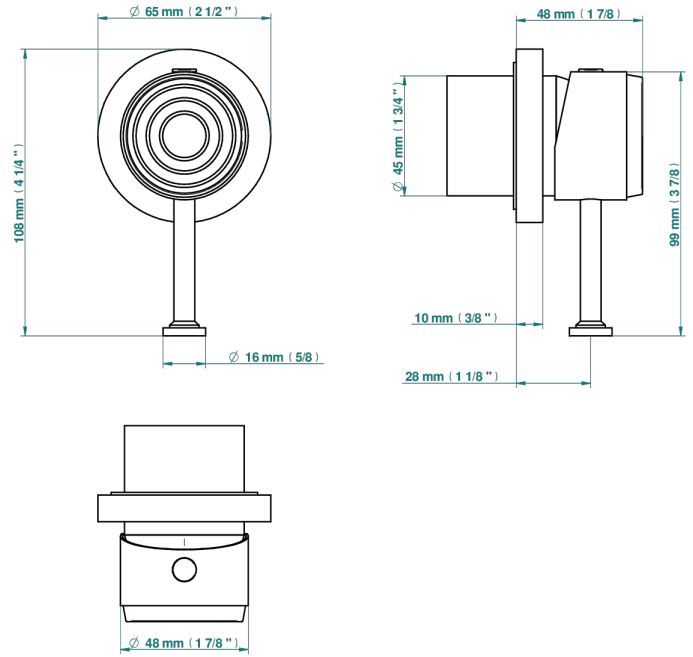

GRAND CENTRAL BLACK ONYX

U9M-6540RB

Trim only for wall mixer on rosette

THG®
PARIS

Compatible with

6540A
6540A/W

6540A/US