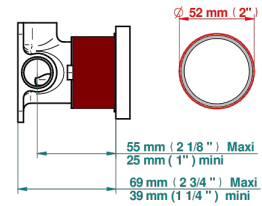

70023

18/06/2019

CARACTERÍSTICAS

- Grand central Metal with lever
- Trim only for wall mixer on rosette

PRODUCTOS RELACIONADOS

- Ref. G00-6540A/US Partie à encastrer pour mitigeur de douche ref.6540 - standard américain

ACABADOS DISPONIBLES

Bronce claro - D01
Cerámica negra mate - D30
Cobre viejo mate - H07
Cromo - A02
Cromo mate - C02
Dorado - F01

Dorado mate - F07
Dorado pálido - F30
Dorado pálido mate (sin barniz) - F31
Natural smoked Brass - A13
Níquel - B01
Níquel mate - C01

Níquel viejo - H28
Polished chrome with gold inlay - GA1
Pvd blush - H62
Pvd blush mate - H60
Pvd color latón - H49
Pvd color latón mate - H50

Pvd color níquel - H55
Pvd color níquel mate - H56
Pvd color oro - H52
Pvd color oro mate - H53
Pvd grafito - H64
Pvd grafito mate - H65

Pvd marrón bronce - F33
Pvd marrón bronce mate - F34
Pvd umber - H66
Pvd umber mate - H67