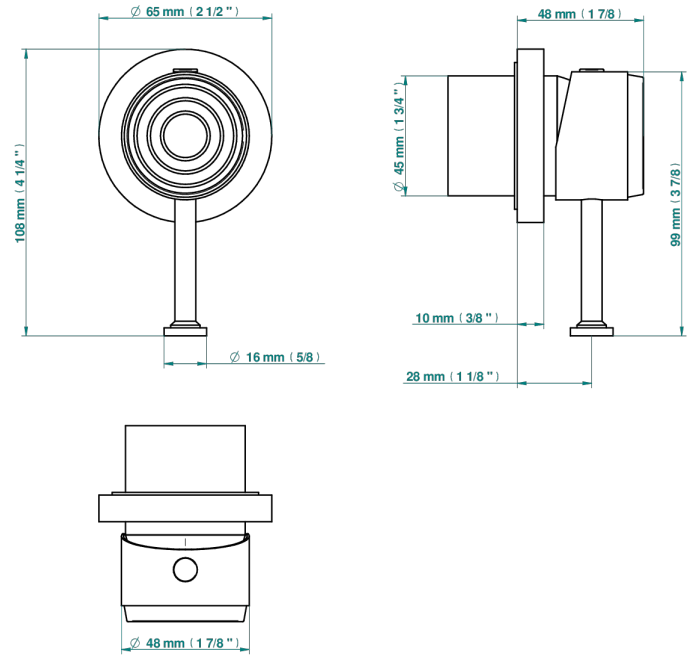

GRAND CENTRAL METAL WITH LEVER

U9L-6540RB

Trim only for wall mixer on rosette

THG®
PARIS

Compatible with

6540A
6540A/W

6540A/US