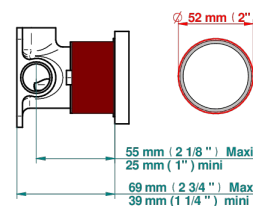

Tube

70023

18/06/2019

CHARACTERISTIC

- Grand central Metal with lever handles
- Trim only for wall mixer on rosette

RELATED SKU'S

- Ref. G00-6540A/US Built-in part for wall mounted flush fit shower mixer 2 inlets 1/2" -1 outlet 1/2" -US model

AVAILABLE FINITIONS

Black ceram - D30
Blush PVD - H62
Brass color PVD - H49
Brown bronze color PVD - F33
Chrome polished - A02
Copper antique matt, coated - H07

Gold color PVD - H52
Gold mat - F07
Gold polished - F01
Graphite PVD - H64
Light coated bronze - D01
Matt Umber PVD - H67

Matt blush PVD - H60
Matt brass color PVD - H50
Matt brown bronze color PVD - F34
Matt chrome (American satin) - C02
Matt gold color PVD - H53
Matt graphite PVD - H65

Matt nickel (American satin) - C01
Matt nickel color PVD - H56
Natural smoked Brass - A13
Nickel antique / Sovereign - H28
Nickel color PVD - H55
Nickel polished - B01

Polished chrome with gold inlay - GA1
Soft gold - F30
Soft matt gold - F31
Umber PVD - H66