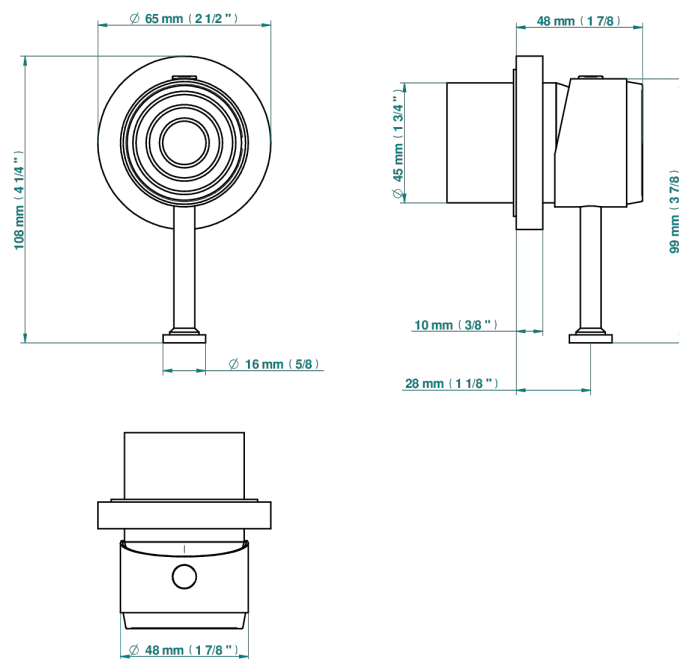

GRAND CENTRAL METAL WITH LEVER HANDLES

U9L-6540RB

Trim only for wall mixer on rosette

Compatible with

Tube

70023

18/06/2019

CHARACTERISTIC

- Grand central Metal with lever handles
- Trim only for wall mixer on rosette

RELATED SKU'S

- Ref. G00-6540A/US Built-in part for wall mounted flush fit shower mixer 2 inlets 1/2" -1 outlet 1/2" -US model

AVAILABLE FINITIONS

Black ceram - D30
Blush PVD - H62
Brass color PVD - H49
Brown bronze color PVD - F33
Chrome polished - A02
Copper antique matt, coated - H07

Gold color PVD - H52
Gold mat - F07
Gold polished - F01
Graphite PVD - H64
Light coated bronze - D01
Matt Umber PVD - H67

Matt blush PVD - H60
Matt brass color PVD - H50
Matt brown bronze color PVD - F34
Matt chrome (American satin) - C02
Matt gold color PVD - H53
Matt graphite PVD - H65

Matt nickel (American satin) - C01
Matt nickel color PVD - H56
Natural smoked Brass - A13
Nickel antique / Sovereign - H28
Nickel color PVD - H55
Nickel polished - B01

Polished chrome with gold inlay - GA1
Soft gold - F30
Soft matt gold - F31
Umber PVD - H66