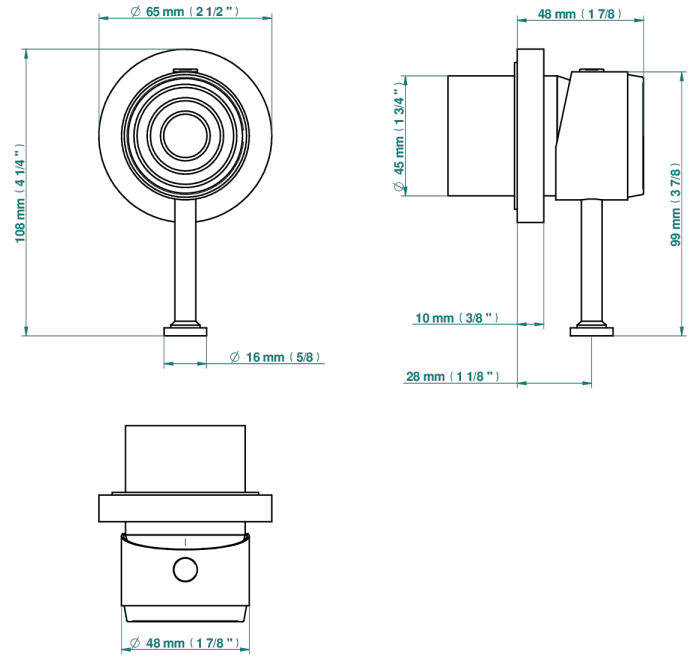

GRAND CENTRAL METAL WITH LEVER

U9L-6540RB

Trim only for wall mixer on rosette

Compatible with

6540A
6540A/W

6540A/US

Tube

70023

18/06/2019

CARACTERÍSTICAS

- Grand central Metal with lever
- Trim only for wall mixer on rosette

PRODUCTOS RELACIONADOS

- Ref. G00-6540A Rough parts for wall mounted flush fit shower mixer 2 x 1/2" inlets 1 x 1/2" outlet

ACABADOS DISPONIBLES

Bronce claro - D01
Cerámica negra mate - D30
Cobre viejo mate - H07
Cromo - A02
Cromo mate - C02
Dorado - F01

Dorado mate - F07
Dorado pálido - F30
Dorado pálido mate (sin barniz) - F31
Natural smoked Brass - A13
Níquel - B01
Níquel mate - C01

Níquel viejo - H28
Polished chrome with gold inlay - GA1
Pvd blush - H62
Pvd blush mate - H60
Pvd color latón - H49
Pvd color latón mate - H50

Pvd color níquel - H55
Pvd color níquel mate - H56
Pvd color oro - H52
Pvd color oro mate - H53
Pvd grafito - H64
Pvd grafito mate - H65

Pvd marrón bronce - F33
Pvd marrón bronce mate - F34
Pvd umber - H66
Pvd umber mate - H67