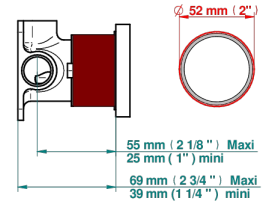

Tube

70023

18/06/2019

CARACTERÍSTICAS

- Grand central Metal with lever
- Trim only for wall mixer on rosette

PRODUCTOS RELACIONADOS

- Ref. G00-6540A Rough parts for wall mounted flush fit shower mixer 2 x 1/2" inlets 1 x 1/2" outlet

ACABADOS DISPONIBLES

Bronce claro - D01
Cerámica negra mate - D30
Cobre viejo mate - H07
Cromo - A02
Cromo mate - C02
Dorado - F01

Dorado mate - F07
Dorado pálido - F30
Dorado pálido mate (sin barniz) - F31
Natural smoked Brass - A13
Níquel - B01
Níquel mate - C01

Níquel viejo - H28
Polished chrome with gold inlay - GA1
Pvd blush - H62
Pvd blush mate - H60
Pvd color latón - H49
Pvd color latón mate - H50

Pvd color níquel - H55
Pvd color níquel mate - H56
Pvd color oro - H52
Pvd color oro mate - H53
Pvd grafito - H64
Pvd grafito mate - H65

Pvd marrón bronce - F33
Pvd marrón bronce mate - F34
Pvd umber - H66
Pvd umber mate - H67