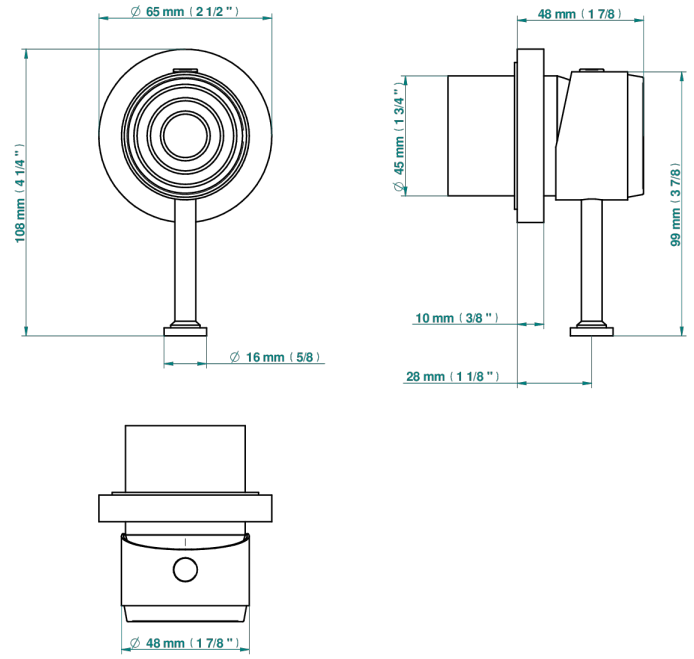

GRAND CENTRAL METAL

U9K-6540RB

Trim only for wall mixer on rosette

Compatible with

6540A
6540A/W

6540A/US

Tube

70023

18/06/2019

CHARACTERISTIC

- Grand central Metal
- Trim only for wall mixer on rosette

RELATED SKU'S

- Ref. G00-6540A/US Built-in part for wall mounted flush fit shower mixer 2 inlets 1/2" -1 outlet 1/2" -US model