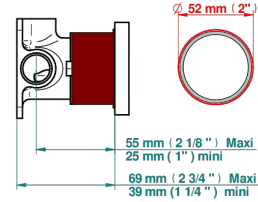

GRAND CENTRAL METAL

U9K-6540RB

Trim only for wall mixer on rosette

Compatible with

6540A
6540A/W

6540A/US

Tube

70023

18/06/2019

CHARACTERISTIC

- Grand central Metal
- Trim only for wall mixer on rosette

RELATED SKU'S

- Ref. G00-6540A/US Built-in part for wall mounted flush fit shower mixer 2 inlets 1/2" -1 outlet 1/2" -US model