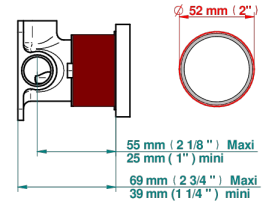

# GRAND CENTRAL METAL

U9K-6540RB

Trim only for wall mixer on rosette

THG<sup>®</sup>  
PARIS

Compatible with

6540A  
6540A/W

6540A/US

Tube

## CARACTERÍSTICAS

- Grand central Metal
- Trim only for wall mixer on rosette

## PRODUCTOS RELACIONADOS

- Ref. G00-6540A Rough parts for wall mounted flush fit shower mixer 2 x 1/2" inlets 1 x 1/2" outlet