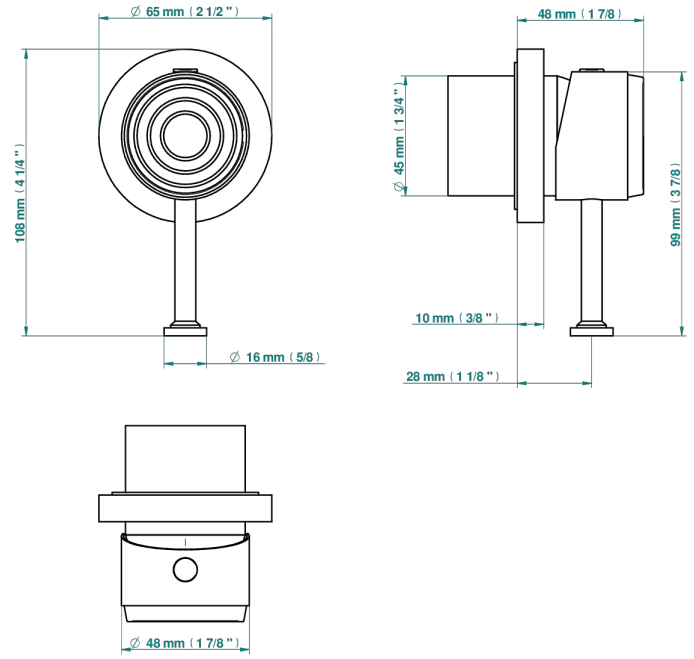

# GRAND CENTRAL METAL

U9K-6540RB

Trim only for wall mixer on rosette

THG<sup>®</sup>  
PARIS

Compatible with

6540A  
6540A/W

6540A/US

Tube

## CARACTERÍSTICAS

- Grand central Metal
- Trim only for wall mixer on rosette

## PRODUCTOS RELACIONADOS

- Ref. G00-6540A Rough parts for wall mounted flush fit shower mixer 2 x 1/2" inlets 1 x 1/2" outlet