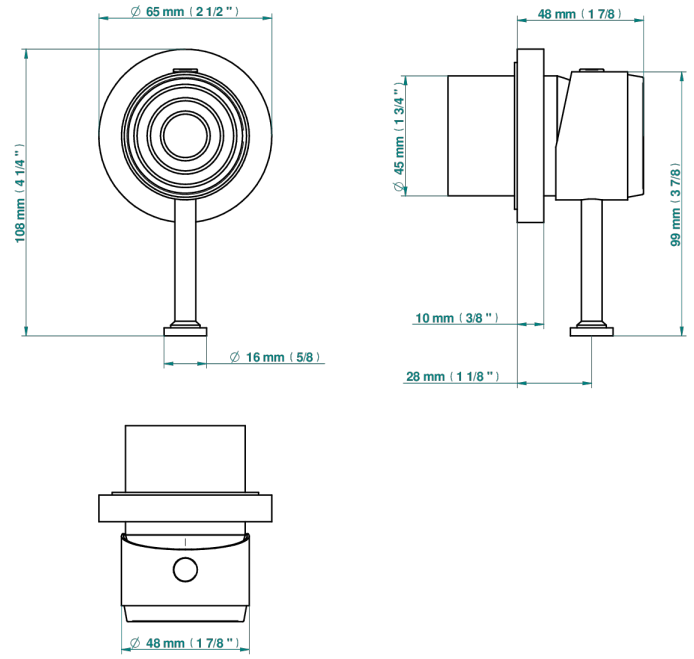

GRAND CENTRAL METAL

U9K-6540RB

Trim only for wall mixer on rosette

Compatible with