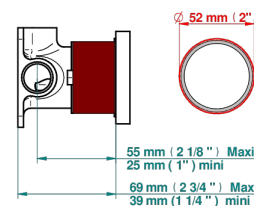

Tube

70023

18/06/2019

CARACTERÍSTICAS

- West Coast White Onyx with lever handles
- Trim only for wall mixer on rosette

PRODUCTOS RELACIONADOS

- Ref. G00-6540A/US Partie à encastrer pour mitigeur de douche ref.6540 - standard américain

ACABADOS DISPONIBLES

Bronce claro - D01
Cerámica negra mate - D30
Cobre viejo mate - H07
Cromo - A02
Cromo mate - C02
Dorado - F01

Dorado mate - F07
Dorado pálido - F30
Dorado pálido mate (sin barniz) - F31
Natural smoked Brass - A13
Níquel - B01
Níquel mate - C01

Níquel viejo - H28
Pvd blush - H62
Pvd blush mate - H60
Pvd color latón - H49
Pvd color latón mate - H50
Pvd color níquel - H55

Pvd color níquel mate - H56
Pvd color oro - H52
Pvd color oro mate - H53
Pvd grafito - H64
Pvd grafito mate - H65
Pvd marrón bronce - F33

Pvd marrón bronce mate - F34
Pvd umber - H66
Pvd umber mate - H67