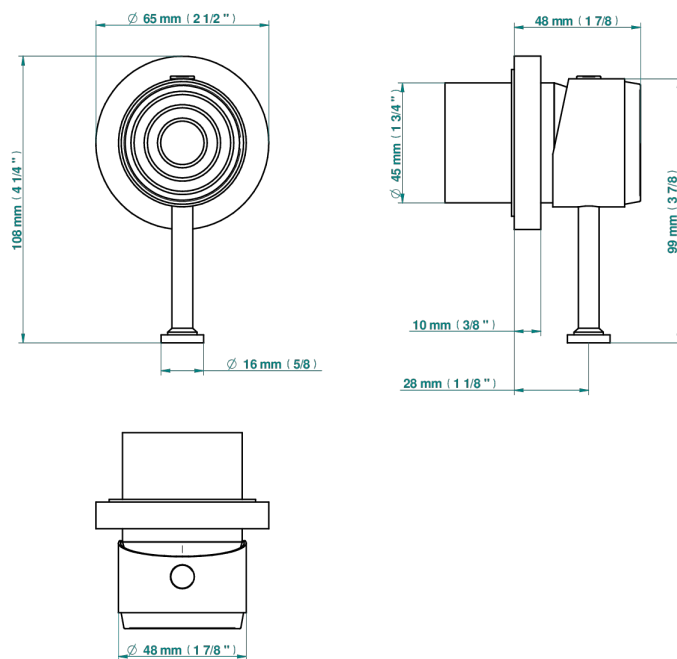

WEST COAST WHITE ONYX WITH LEVER HANDLES

U9H-6540RB

Trim only for wall mixer on rosette

Compatible with

Tube

70023

18/06/2019

CHARACTERISTIC

- West Coast White Onyx with lever handles
- Trim only for wall mixer on rosette

RELATED SKU'S

- Ref. G00-6540A/US Built-in part for wall mounted flush fit shower mixer 2 inlets 1/2" -1 outlet 1/2" -US model

AVAILABLE FINITIONS

Black ceram - D30
Blush PVD - H62
Brass color PVD - H49
Brown bronze color PVD - F33
Chrome polished - A02
Copper antique matt, coated - H07

Gold color PVD - H52
Gold mat - F07
Gold polished - F01
Graphite PVD - H64
Light coated bronze - D01
Matt Umber PVD - H67

Matt blush PVD - H60
Matt brass color PVD - H50
Matt brown bronze color PVD - F34
Matt chrome (American satin) - C02
Matt gold color PVD - H53
Matt graphite PVD - H65

Matt nickel (American satin) - C01
Matt nickel color PVD - H56
Natural smoked Brass - A13
Nickel antique / Sovereign - H28
Nickel color PVD - H55
Nickel polished - B01

Soft gold - F30
Soft matt gold - F31
Umber PVD - H66