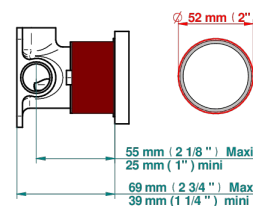

Tube

70023

18/06/2019

CHARACTERISTIC

- West Coast White Onyx with lever handles
- Trim only for wall mixer on rosette

RELATED SKU'S

- Ref. G00-6540A/US Built-in part for wall mounted flush fit shower mixer 2 inlets 1/2" -1 outlet 1/2" -US model

AVAILABLE FINITIONS

Black ceram - D30
Blush PVD - H62
Brass color PVD - H49
Brown bronze color PVD - F33
Chrome polished - A02
Copper antique matt, coated - H07

Gold color PVD - H52
Gold mat - F07
Gold polished - F01
Graphite PVD - H64
Light coated bronze - D01
Matt Umber PVD - H67

Matt blush PVD - H60
Matt brass color PVD - H50
Matt brown bronze color PVD - F34
Matt chrome (American satin) - C02
Matt gold color PVD - H53
Matt graphite PVD - H65

Matt nickel (American satin) - C01
Matt nickel color PVD - H56
Natural smoked Brass - A13
Nickel antique / Sovereign - H28
Nickel color PVD - H55
Nickel polished - B01

Soft gold - F30
Soft matt gold - F31
Umber PVD - H66