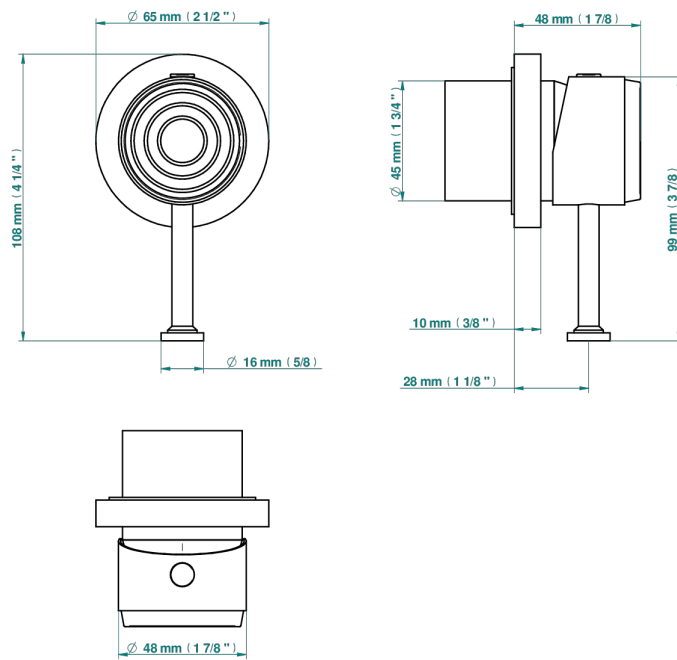

WEST COAST WHITE ONYX WITH LEVER HANDLES

U9H-6540RB

Trim only for wall mixer on rosette

Compatible with

6540A
6540A/W

6540A/US

Tube

70023

18/06/2019

CARACTERÍSTICAS

- West Coast White Onyx with lever handles
- Trim only for wall mixer on rosette

PRODUCTOS RELACIONADOS

- Ref. G00-6540A Rough parts for wall mounted flush fit shower mixer 2 x 1/2" inlets 1 x 1/2" outlet

ACABADOS DISPONIBLES

Bronce claro - D01
Cerámica negra mate - D30
Cobre viejo mate - H07
Cromo - A02
Cromo mate - C02
Dorado - F01

Dorado mate - F07
Dorado pálido - F30
Dorado pálido mate (sin barniz) - F31
Natural smoked Brass - A13
Níquel - B01
Níquel mate - C01

Níquel viejo - H28
Pvd blush - H62
Pvd blush mate - H60
Pvd color latón - H49
Pvd color latón mate - H50
Pvd color níquel - H55

Pvd color níquel mate - H56
Pvd color oro - H52
Pvd color oro mate - H53
Pvd grafito - H64
Pvd grafito mate - H65
Pvd marrón bronce - F33

Pvd marrón bronce mate - F34
Pvd umber - H66
Pvd umber mate - H67