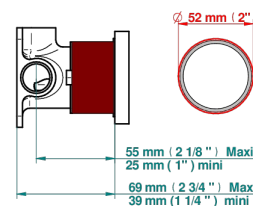

Tube

70023

18/06/2019

CARACTERÍSTICAS

- West Coast White Onyx with lever handles
- Trim only for wall mixer on rosette

PRODUCTOS RELACIONADOS

- Ref. G00-6540A Rough parts for wall mounted flush fit shower mixer 2 x 1/2" inlets 1 x 1/2" outlet

ACABADOS DISPONIBLES

Bronce claro - D01
Cerámica negra mate - D30
Cobre viejo mate - H07
Cromo - A02
Cromo mate - C02
Dorado - F01

Dorado mate - F07
Dorado pálido - F30
Dorado pálido mate (sin barniz) - F31
Natural smoked Brass - A13
Níquel - B01
Níquel mate - C01

Níquel viejo - H28
Pvd blush - H62
Pvd blush mate - H60
Pvd color latón - H49
Pvd color latón mate - H50
Pvd color níquel - H55

Pvd color níquel mate - H56
Pvd color oro - H52
Pvd color oro mate - H53
Pvd grafito - H64
Pvd grafito mate - H65
Pvd marrón bronce - F33

Pvd marrón bronce mate - F34
Pvd umber - H66
Pvd umber mate - H67