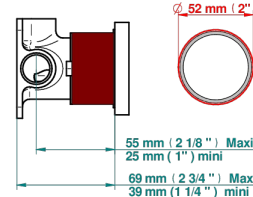

Tube

70023

18/06/2019

CHARACTERISTIC

- West Coast White Onyx with lever handles
- Trim only for wall mixer on rosette

RELATED SKU'S

- Ref. G00-6540A Rough parts for wall mounted flush fit shower mixer 2 x 1/2" inlets 1 x 1/2" outlet

AVAILABLE FINITIONS

Antique nickel - H28
Black ceram - D30
Blush PVD - H62
Brass color PVD - H49
Brown bronze color PVD - F33
Gold color PVD - H52

Graphite PVD - H64
Lacquered light bronze - D01
Matt Umber PVD - H67
Matt blush PVD - H60
Matt brass color PVD - H50
Matt brown bronze color PVD - F34

Matt chrome - C02
Matt gold - F07
Matt gold color PVD - H53
Matt graphite PVD - H65
Matt nickel (color finish) - C01
Matt nickel color PVD - H56

Natural smoked Brass - A13
Nickel color PVD - H55
Polished chrome (color finish) - A02
Polished gold (color finish) - F01
Polished nickel - B01
Soft gold - F30

Soft matt gold - F31
Umber PVD - H66
Varnished matt antique red copper (color finish) - H07