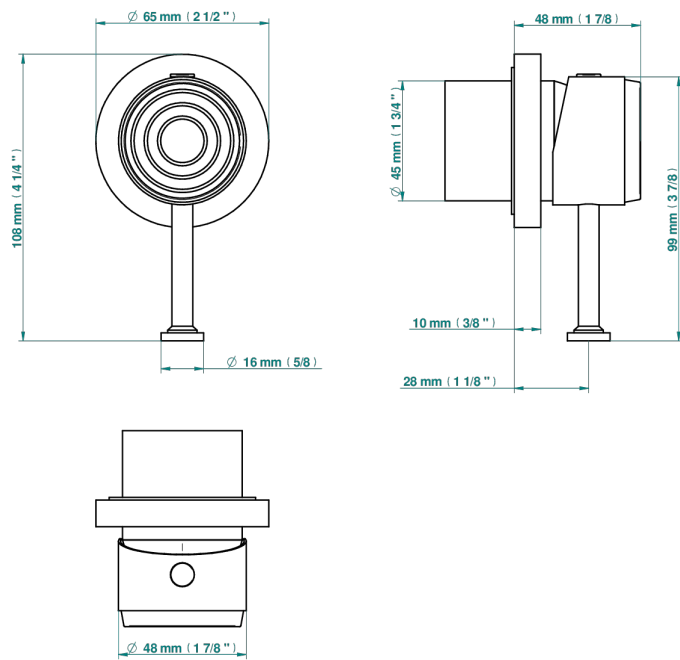

WEST COAST WHITE ONYX WITH LEVER HANDLES

U9H-6540RB

Trim only for wall mixer on rosette

Compatible with

Tube

70023

18/06/2019

CHARACTERISTIC

- West Coast White Onyx with lever handles
- Trim only for wall mixer on rosette

RELATED SKU'S

- Ref. G00-6540A Rough parts for wall mounted flush fit shower mixer 2 x 1/2" inlets 1 x 1/2" outlet

AVAILABLE FINITIONS

Antique nickel - H28
Black ceram - D30
Blush PVD - H62
Brass color PVD - H49
Brown bronze color PVD - F33
Gold color PVD - H52

Graphite PVD - H64
Lacquered light bronze - D01
Matt Umber PVD - H67
Matt blush PVD - H60
Matt brass color PVD - H50
Matt brown bronze color PVD - F34

Matt chrome - C02
Matt gold - F07
Matt gold color PVD - H53
Matt graphite PVD - H65
Matt nickel (color finish) - C01
Matt nickel color PVD - H56

Natural smoked Brass - A13
Nickel color PVD - H55
Polished chrome (color finish) - A02
Polished gold (color finish) - F01
Polished nickel - B01
Soft gold - F30

Soft matt gold - F31
Umber PVD - H66
Varnished matt antique red copper (color finish) - H07