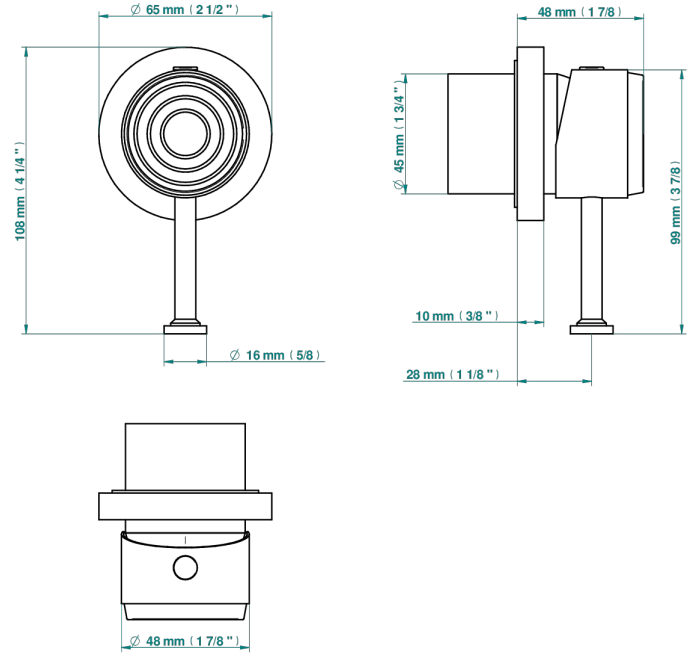

WEST COAST WHITE ONYX

U9G-6540RB

Trim only for wall mixer on rosette

Compatible with

6540A
6540A/W

6540A/US

Tube

70023

18/06/2019

CHARACTERISTIC

- West Coast White Onyx
- Trim only for wall mixer on rosette

RELATED SKU'S

- Ref. G00-6540A/US Built-in part for wall mounted flush fit shower mixer 2 inlets 1/2" -1 outlet 1/2" -US model