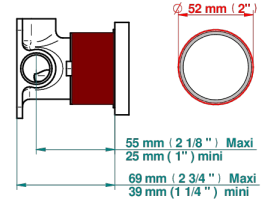

Tube

70023

18/06/2019

CHARACTERISTIC

- West Coast White Onyx
- Trim only for wall mixer on rosette

RELATED SKU'S

- Ref. G00-6540A/US Built-in part for wall mounted flush fit shower mixer 2 inlets 1/2" -1 outlet 1/2" -US model

AVAILABLE FINITIONS

Black ceram - D30
Blush PVD - H62
Brass color PVD - H49
Brown bronze color PVD - F33
Chrome polished - A02
Copper antique matt, coated - H07

Gold color PVD - H52
Gold mat - F07
Gold polished - F01
Graphite PVD - H64
Light coated bronze - D01
Matt Umber PVD - H67

Matt blush PVD - H60
Matt brass color PVD - H50
Matt brown bronze color PVD - F34
Matt chrome (American satin) - C02
Matt gold color PVD - H53
Matt graphite PVD - H65

Matt nickel (American satin) - C01
Matt nickel color PVD - H56
Natural smoked Brass - A13
Nickel antique / Sovereign - H28
Nickel color PVD - H55
Nickel polished - B01

Soft gold - F30
Soft matt gold - F31
Umber PVD - H66