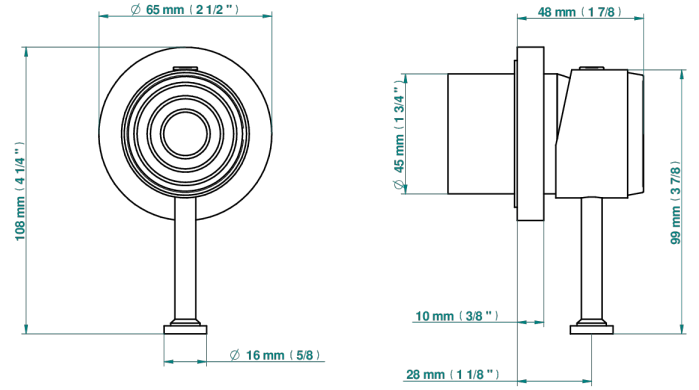

WEST COAST WHITE ONYX

U9G-6540RB

Trim only for wall mixer on rosette

THG®
PARIS