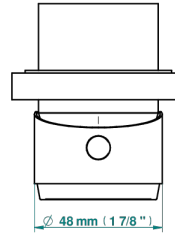

WEST COAST WHITE ONYX

U9G-6540RB

Trim only for wall mixer on rosette

THG®
PARIS

Compatible with

6540A
6540A/W

6540A/US