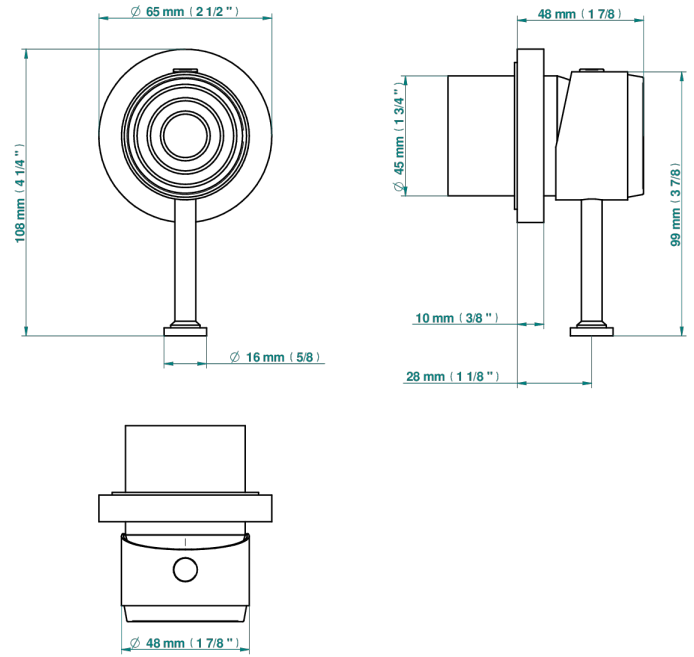

WEST COAST BLACK ONYX WITH LEVER

U9F-6540RB

Trim only for wall mixer on rosette

THG®
PARIS

Compatible with

6540A
6540A/W

6540A/US