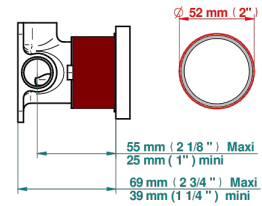

Tube

70023

18/06/2019

CARACTERÍSTICAS

- West Coast Black Onyx with lever
- Trim only for wall mixer on rosette

PRODUCTOS RELACIONADOS

- Ref. G00-6540A/US Partie à encastrer pour mitigeur de douche ref.6540 - standard américain

ACABADOS DISPONIBLES

Bronce claro - D01
Cerámica negra mate - D30
Cobre viejo mate - H07
Cromo - A02
Cromo mate - C02
Dorado - F01

Dorado mate - F07
Dorado pálido - F30
Dorado pálido mate (sin barniz) - F31
Natural smoked Brass - A13
Níquel - B01
Níquel mate - C01

Níquel viejo - H28
Pvd blush - H62
Pvd blush mate - H60
Pvd color latón - H49
Pvd color latón mate - H50
Pvd color níquel - H55

Pvd color níquel mate - H56
Pvd color oro - H52
Pvd color oro mate - H53
Pvd grafito - H64
Pvd grafito mate - H65
Pvd marrón bronce - F33

Pvd marrón bronce mate - F34
Pvd umber - H66
Pvd umber mate - H67