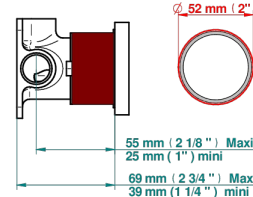

Tube

70023

18/06/2019

CHARACTERISTIC

- West Coast Black Onyx with lever handles
- Trim only for wall mixer on rosette

RELATED SKU'S

- Ref. G00-6540A/US Built-in part for wall mounted flush fit shower mixer 2 inlets 1/2" -1 outlet 1/2" -US model

AVAILABLE FINITIONS

Black ceram - D30

Blush PVD - H62

Brass color PVD - H49

Brown bronze color PVD - F33

Chrome polished - A02

Copper antique matt, coated - H07

Gold color PVD - H52

Gold mat - F07

Gold polished - F01

Graphite PVD - H64

Light coated bronze - D01

Matt Umber PVD - H67

Matt blush PVD - H60

Matt brass color PVD - H50

Matt brown bronze color PVD - F34

Matt chrome (American satin) - C02

Matt gold color PVD - H53

Matt graphite PVD - H65

Matt nickel (American satin) - C01

Matt nickel color PVD - H56

Natural smoked Brass - A13

Nickel antique / Sovereign - H28

Nickel color PVD - H55

Nickel polished - B01

Soft gold - F30

Soft matt gold - F31

Umber PVD - H66