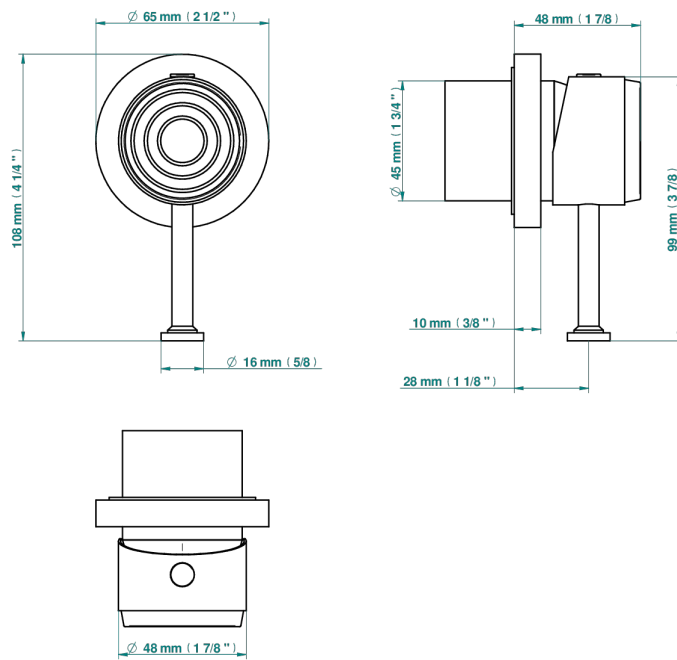

WEST COAST BLACK ONYX WITH LEVER HANDLES

U9F-6540RB

Trim only for wall mixer on rosette

Compatible with

6540A
6540A/W

6540A/US

Tube

70023

18/06/2019

CHARACTERISTIC

- West Coast Black Onyx with lever handles
- Trim only for wall mixer on rosette

RELATED SKU'S

- Ref. G00-6540A/US Built-in part for wall mounted flush fit shower mixer 2 inlets 1/2" -1 outlet 1/2" -US model

AVAILABLE FINITIONS

Black ceram - D30

Blush PVD - H62

Brass color PVD - H49

Brown bronze color PVD - F33

Chrome polished - A02

Copper antique matt, coated - H07

Gold color PVD - H52

Gold mat - F07

Gold polished - F01

Graphite PVD - H64

Light coated bronze - D01

Matt Umber PVD - H67

Matt blush PVD - H60

Matt brass color PVD - H50

Matt brown bronze color PVD - F34

Matt chrome (American satin) - C02

Matt gold color PVD - H53

Matt graphite PVD - H65

Matt nickel (American satin) - C01

Matt nickel color PVD - H56

Natural smoked Brass - A13

Nickel antique / Sovereign - H28

Nickel color PVD - H55

Nickel polished - B01

Soft gold - F30

Soft matt gold - F31

Umber PVD - H66