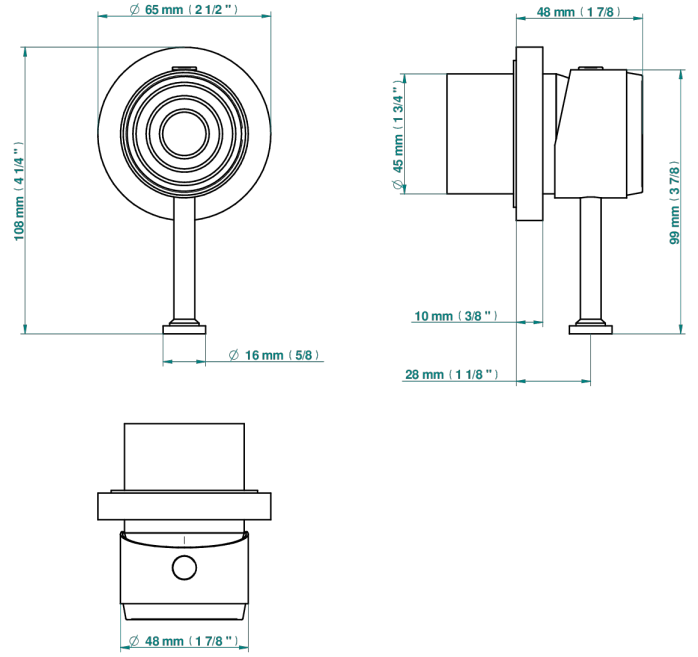

WEST COAST BLACK ONYX WITH LEVER

U9F-6540RB

Trim only for wall mixer on rosette

THG®
PARIS

Compatible with

6540A
6540A/W

6540A/US

Tube

70023

18/06/2019

CARACTERÍSTICAS

- West Coast Black Onyx with lever
- Trim only for wall mixer on rosette

PRODUCTOS RELACIONADOS

- Ref. G00-6540A Rough parts for wall mounted flush fit shower mixer 2 x 1/2" inlets 1 x 1/2" outlet

ACABADOS DISPONIBLES

Bronce claro - D01
Cerámica negra mate - D30
Cobre viejo mate - H07
Cromo - A02
Cromo mate - C02
Dorado - F01

Dorado mate - F07
Dorado pálido - F30
Dorado pálido mate (sin barniz) - F31
Natural smoked Brass - A13
Níquel - B01
Níquel mate - C01

Níquel viejo - H28
Pvd blush - H62
Pvd blush mate - H60
Pvd color latón - H49
Pvd color latón mate - H50
Pvd color níquel - H55

Pvd color níquel mate - H56
Pvd color oro - H52
Pvd color oro mate - H53
Pvd grafito - H64
Pvd grafito mate - H65
Pvd marrón bronce - F33

Pvd marrón bronce mate - F34
Pvd umber - H66
Pvd umber mate - H67