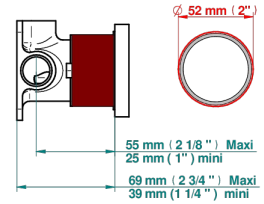

Tube

70023

18/06/2019

CARACTERÍSTICAS

- West Coast Black Onyx with lever
- Trim only for wall mixer on rosette

PRODUCTOS RELACIONADOS

- Ref. G00-6540A Rough parts for wall mounted flush fit shower mixer 2 x 1/2" inlets 1 x 1/2" outlet

ACABADOS DISPONIBLES

Bronce claro - D01
Cerámica negra mate - D30
Cobre viejo mate - H07
Cromo - A02
Cromo mate - C02
Dorado - F01

Dorado mate - F07
Dorado pálido - F30
Dorado pálido mate (sin barniz) - F31
Natural smoked Brass - A13
Níquel - B01
Níquel mate - C01

Níquel viejo - H28
Pvd blush - H62
Pvd blush mate - H60
Pvd color latón - H49
Pvd color latón mate - H50
Pvd color níquel - H55

Pvd color níquel mate - H56
Pvd color oro - H52
Pvd color oro mate - H53
Pvd grafito - H64
Pvd grafito mate - H65
Pvd marrón bronce - F33

Pvd marrón bronce mate - F34
Pvd umber - H66
Pvd umber mate - H67