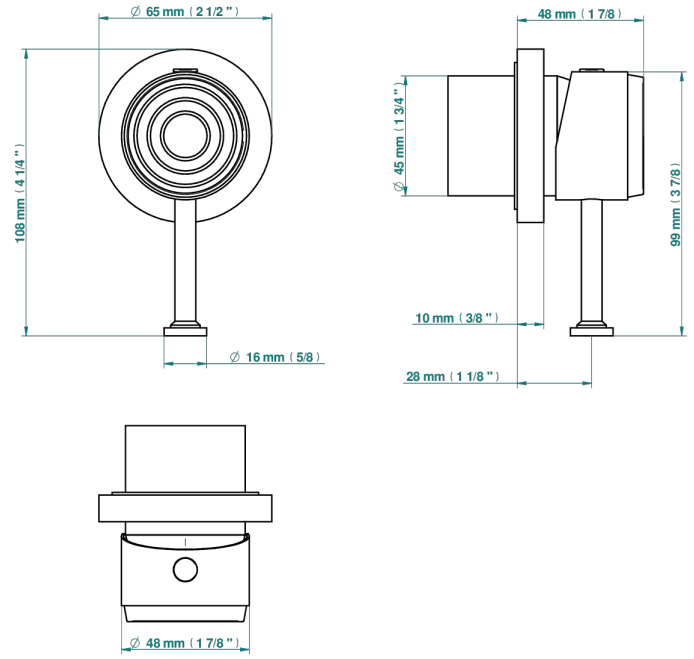

WEST COAST BLACK ONYX WITH LEVER

U9F-6540RB

Trim only for wall mixer on rosette

Compatible with

6540A
6540A/W

6540A/US

Tube

70023

18/06/2019

CHARACTERISTIC

- West Coast Black Onyx with lever
- Trim only for wall mixer on rosette

RELATED SKU'S

- Ref. G00-6540A Rough parts for wall mounted flush fit shower mixer 2 x 1/2" inlets 1 x 1/2" outlet