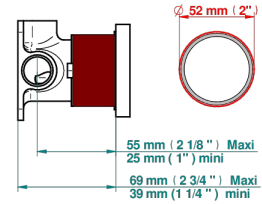

Tube

70023

18/06/2019

CHARACTERISTIC

- West Coast Black Onyx with lever
- Trim only for wall mixer on rosette

RELATED SKU'S

- Ref. G00-6540A Rough parts for wall mounted flush fit shower mixer 2 x 1/2" inlets 1 x 1/2" outlet

AVAILABLE FINITIONS

Antique nickel - H28
Black ceram - D30
Blush PVD - H62
Brass color PVD - H49
Brown bronze color PVD - F33
Gold color PVD - H52

Graphite PVD - H64
Lacquered light bronze - D01
Matt Umber PVD - H67
Matt blush PVD - H60
Matt brass color PVD - H50
Matt brown bronze color PVD - F34

Matt chrome - C02
Matt gold - F07
Matt gold color PVD - H53
Matt graphite PVD - H65
Matt nickel (color finish) - C01
Matt nickel color PVD - H56

Natural smoked Brass - A13
Nickel color PVD - H55
Polished chrome (color finish) - A02
Polished gold (color finish) - F01
Polished nickel - B01
Soft gold - F30

Soft matt gold - F31
Umber PVD - H66
Varnished matt antique red copper (color finish) - H07