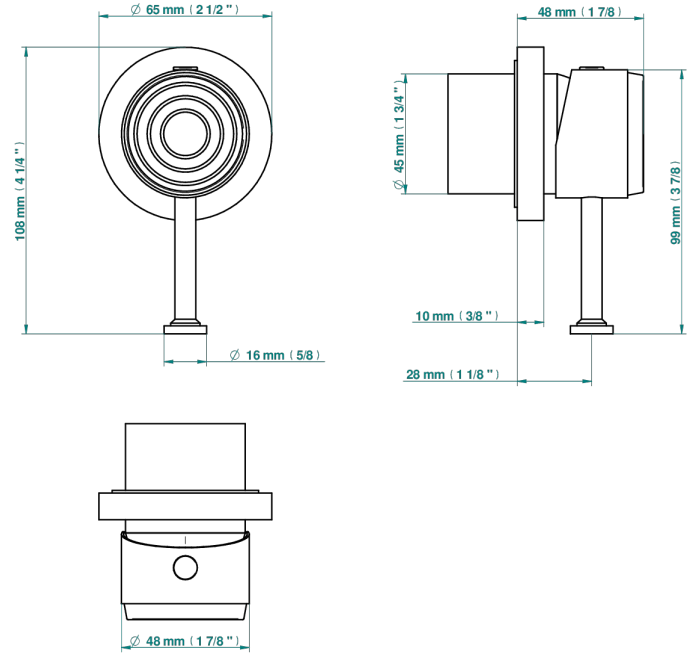

WEST COAST BLACK ONYX

U9E-6540RB

Trim only for wall mixer on rosette

THG®
PARIS

Compatible with

6540A
6540A/W

6540A/US

Tube

70023

18/06/2019

CHARACTERISTIC

- West Coast Black Onyx
- Trim only for wall mixer on rosette

RELATED SKU'S

- Ref. G00-6540A/US Built-in part for wall mounted flush fit shower mixer 2 inlets 1/2" -1 outlet 1/2" -US model

AVAILABLE FINITIONS

Black ceram - D30
Blush PVD - H62
Brass color PVD - H49
Brown bronze color PVD - F33
Chrome polished - A02
Copper antique matt, coated - H07

Gold color PVD - H52
Gold mat - F07
Gold polished - F01
Graphite PVD - H64
Light coated bronze - D01
Matt Umber PVD - H67

Matt blush PVD - H60
Matt brass color PVD - H50
Matt brown bronze color PVD - F34
Matt chrome (American satin) - C02
Matt gold color PVD - H53
Matt graphite PVD - H65

Matt nickel (American satin) - C01
Matt nickel color PVD - H56
Natural smoked Brass - A13
Nickel antique / Sovereign - H28
Nickel color PVD - H55
Nickel polished - B01

Soft gold - F30
Soft matt gold - F31
Umber PVD - H66