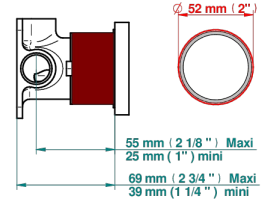

Tube

70023

18/06/2019

CHARACTERISTIC

- West Coast Black Onyx
- Trim only for wall mixer on rosette

RELATED SKU'S

- Ref. G00-6540A/US Built-in part for wall mounted flush fit shower mixer 2 inlets 1/2" -1 outlet 1/2" -US model

AVAILABLE FINITIONS

Black ceram - D30
Blush PVD - H62
Brass color PVD - H49
Brown bronze color PVD - F33
Chrome polished - A02
Copper antique matt, coated - H07

Gold color PVD - H52
Gold mat - F07
Gold polished - F01
Graphite PVD - H64
Light coated bronze - D01
Matt Umber PVD - H67

Matt blush PVD - H60
Matt brass color PVD - H50
Matt brown bronze color PVD - F34
Matt chrome (American satin) - C02
Matt gold color PVD - H53
Matt graphite PVD - H65

Matt nickel (American satin) - C01
Matt nickel color PVD - H56
Natural smoked Brass - A13
Nickel antique / Sovereign - H28
Nickel color PVD - H55
Nickel polished - B01

Soft gold - F30
Soft matt gold - F31
Umber PVD - H66