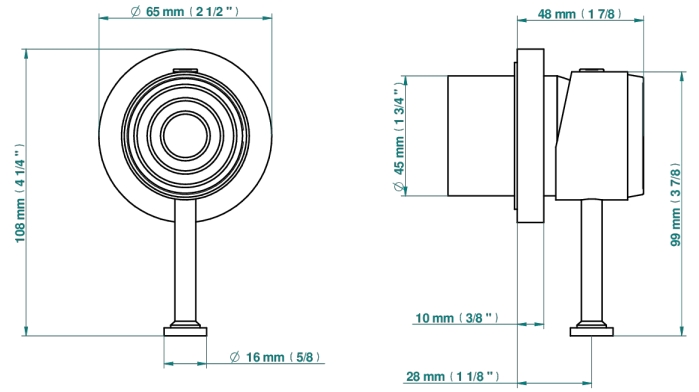

WEST COAST BLACK ONYX

U9E-6540RB

Trim only for wall mixer on rosette

THG®
PARIS