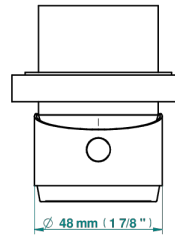

WEST COAST BLACK ONYX

U9E-6540RB

Trim only for wall mixer on rosette

THG®
PARIS

Compatible with

6540A
6540A/W

6540A/US