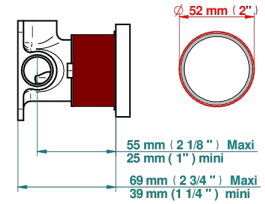

Tube

70023

18/06/2019

CARACTERÍSTICAS

- West Coast Black Onyx
- Trim only for wall mixer on rosette

PRODUCTOS RELACIONADOS

- Ref. G00-6540A Rough parts for wall mounted flush fit shower mixer 2 x 1/2" inlets 1 x 1/2" outlet

ACABADOS DISPONIBLES

Bronce claro - D01
Cerámica negra mate - D30
Cobre viejo mate - H07
Cromo - A02
Cromo mate - C02
Dorado - F01

Dorado mate - F07
Dorado pálido - F30
Dorado pálido mate (sin barniz) - F31
Natural smoked Brass - A13
Níquel - B01
Níquel mate - C01

Níquel viejo - H28
Pvd blush - H62
Pvd blush mate - H60
Pvd color latón - H49
Pvd color latón mate - H50
Pvd color níquel - H55

Pvd color níquel mate - H56
Pvd color oro - H52
Pvd color oro mate - H53
Pvd grafito - H64
Pvd grafito mate - H65
Pvd marrón bronce - F33

Pvd marrón bronce mate - F34
Pvd umber - H66
Pvd umber mate - H67