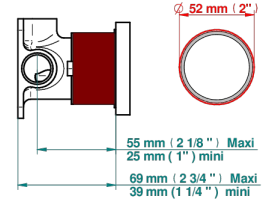

Tube

70023

18/06/2019

CHARACTERISTIC

- West Coast Black Onyx
- Trim only for wall mixer on rosette

RELATED SKU'S

- Ref. G00-6540A Rough parts for wall mounted flush fit shower mixer 2 x 1/2" inlets 1 x 1/2" outlet

AVAILABLE FINITIONS

Antique nickel - H28
Black ceram - D30
Blush PVD - H62
Brass color PVD - H49
Brown bronze color PVD - F33
Gold color PVD - H52

Graphite PVD - H64
Lacquered light bronze - D01
Matt Umber PVD - H67
Matt blush PVD - H60
Matt brass color PVD - H50
Matt brown bronze color PVD - F34

Matt chrome - C02
Matt gold - F07
Matt gold color PVD - H53
Matt graphite PVD - H65
Matt nickel (color finish) - C01
Matt nickel color PVD - H56

Natural smoked Brass - A13
Nickel color PVD - H55
Polished chrome (color finish) - A02
Polished gold (color finish) - F01
Polished nickel - B01
Soft gold - F30

Soft matt gold - F31
Umber PVD - H66
Varnished matt antique red copper (color finish) - H07