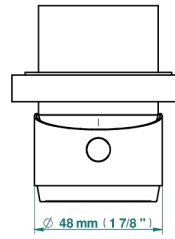

WEST COAST BLACK ONYX

U9E-6540RB

Trim only for wall mixer on rosette

Compatible with

6540A
6540A/W

6540A/US