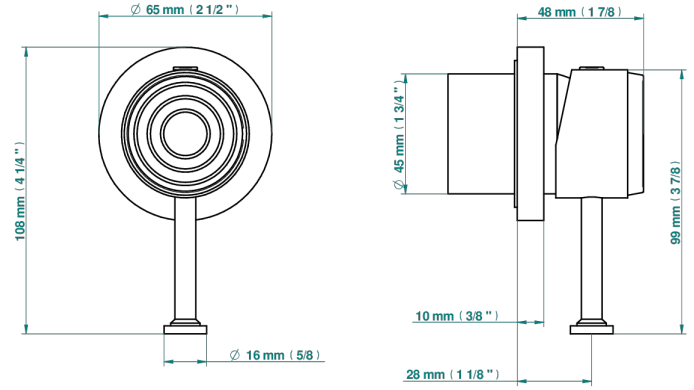

WEST COAST BLACK ONYX

U9E-6540RB

Trim only for wall mixer on rosette

Compatible with

6540A
6540A/W

6540A/US

Tube

70023

18/06/2019

CHARACTERISTIC

- West Coast Black Onyx
- Trim only for wall mixer on rosette

RELATED SKU'S

- Ref. G00-6540A Rough parts for wall mounted flush fit shower mixer 2 x 1/2" inlets 1 x 1/2" outlet

AVAILABLE FINITIONS

Antique nickel - H28
Black ceram - D30
Blush PVD - H62
Brass color PVD - H49
Brown bronze color PVD - F33
Gold color PVD - H52

Graphite PVD - H64
Lacquered light bronze - D01
Matt Umber PVD - H67
Matt blush PVD - H60
Matt brass color PVD - H50
Matt brown bronze color PVD - F34

Matt chrome - C02
Matt gold - F07
Matt gold color PVD - H53
Matt graphite PVD - H65
Matt nickel (color finish) - C01
Matt nickel color PVD - H56

Natural smoked Brass - A13
Nickel color PVD - H55
Polished chrome (color finish) - A02
Polished gold (color finish) - F01
Polished nickel - B01
Soft gold - F30

Soft matt gold - F31
Umber PVD - H66
Varnished matt antique red copper (color finish) - H07