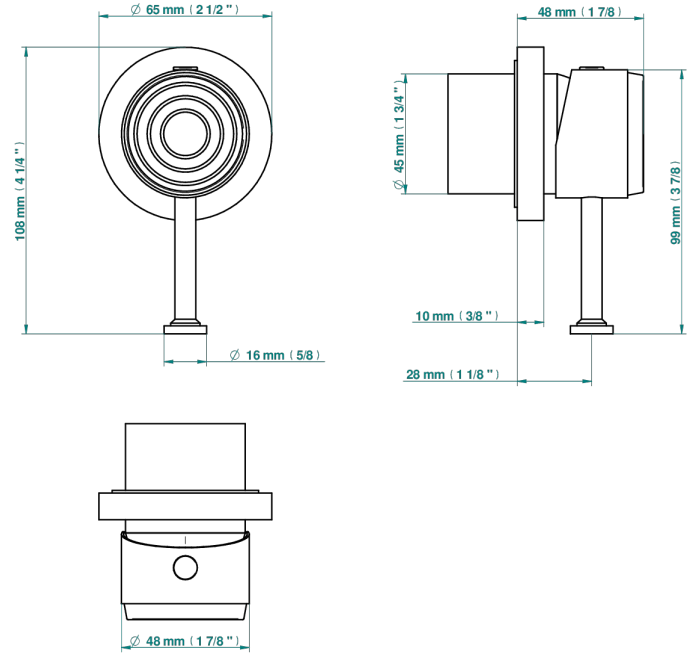

WEST COAST BLACK ONYX

U9E-6540RB

Trim only for wall mixer on rosette

THG®
PARIS

Compatible with

6540A
6540A/W

6540A/US