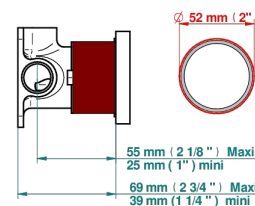

Tube

70023

18/06/2019

CARACTERÍSTICAS

- West coast with Guilloché decor with lever
- Trim only for wall mixer on rosette

PRODUCTOS RELACIONADOS

- Ref. G00-6540A/US Partie à encastrer pour mitigeur de douche ref.6540 - standard américain

ACABADOS DISPONIBLES

Bronce claro - D01
Cerámica negra mate - D30
Cobre viejo mate - H07
Cromo - A02
Cromo mate - C02
Dorado - F01

Dorado mate - F07
Dorado pálido - F30
Dorado pálido mate (sin barniz) - F31
Natural smoked Brass - A13
Níquel - B01
Níquel mate - C01

Níquel viejo - H28
Polished chrome with gold inlay - GA1
Pvd blush - H62
Pvd blush mate - H60
Pvd color latón - H49
Pvd color latón mate - H50

Pvd color níquel - H55
Pvd color níquel mate - H56
Pvd color oro - H52
Pvd color oro mate - H53
Pvd grafito - H64
Pvd grafito mate - H65

Pvd marrón bronce - F33
Pvd marrón bronce mate - F34
Pvd umber - H66
Pvd umber mate - H67