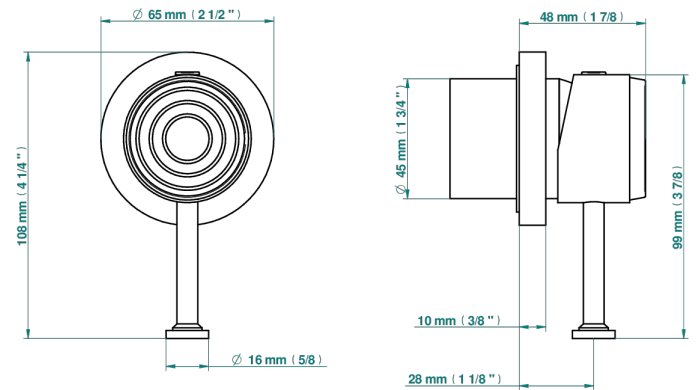

WEST COAST WITH GUILLOCHE DECOR WITH LEVER HANDLES

U9D-6540RB

Trim only for wall mixer on rosette