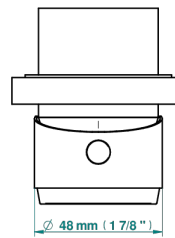

WEST COAST WITH GUILLOCHE DECOR WITH LEVER HANDLES

U9D-6540RB

Trim only for wall mixer on rosette

Compatible with