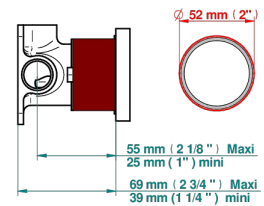

Tube

70023

18/06/2019

CHARACTERISTIC

- West coast with Guilloché decor with lever handles
- Trim only for wall mixer on rosette

RELATED SKU'S

- Ref. G00-6540A/US Built-in part for wall mounted flush fit shower mixer 2 inlets 1/2" -1 outlet 1/2" -US model

AVAILABLE FINITIONS

Black ceram - D30
Blush PVD - H62
Brass color PVD - H49
Brown bronze color PVD - F33
Chrome polished - A02
Copper antique matt, coated - H07

Gold color PVD - H52
Gold mat - F07
Gold polished - F01
Graphite PVD - H64
Light coated bronze - D01
Matt Umber PVD - H67

Matt blush PVD - H60
Matt brass color PVD - H50
Matt brown bronze color PVD - F34
Matt chrome (American satin) - C02
Matt gold color PVD - H53
Matt graphite PVD - H65

Matt nickel (American satin) - C01
Matt nickel color PVD - H56
Natural smoked Brass - A13
Nickel antique / Sovereign - H28
Nickel color PVD - H55
Nickel polished - B01

Polished chrome with gold inlay - GA1
Soft gold - F30
Soft matt gold - F31
Umber PVD - H66