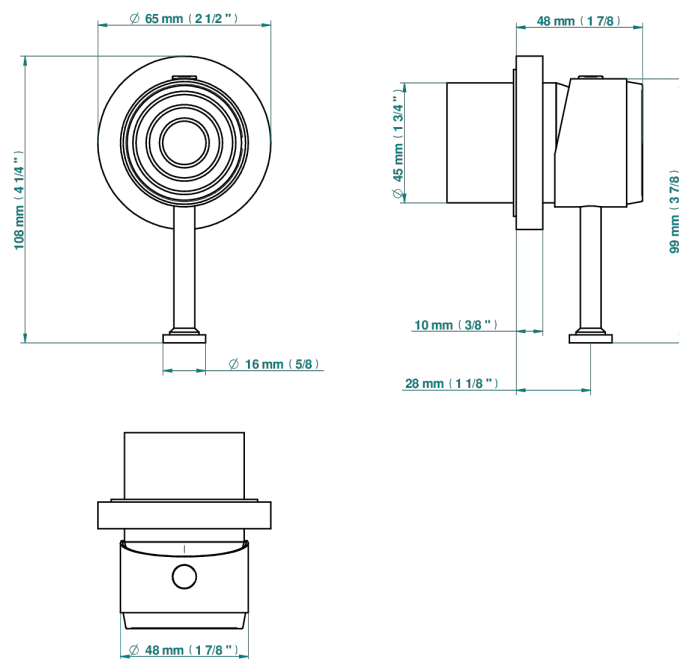

WEST COAST WITH GUILLOCHE DECOR WITH LEVER

U9D-6540RB

Trim only for wall mixer on rosette

Compatible with

6540A
6540A/W

6540A/US

Tube

70023

18/06/2019

CARACTERÍSTICAS

- West coast with Guilloché decor with lever
- Trim only for wall mixer on rosette

PRODUCTOS RELACIONADOS

- Ref. G00-6540A Rough parts for wall mounted flush fit shower mixer 2 x 1/2" inlets 1 x 1/2" outlet