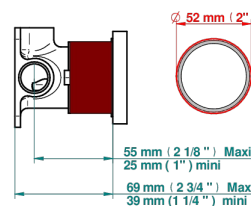

WEST COAST WITH GUILLOCHE DECOR WITH LEVER

U9D-6540RB

Trim only for wall mixer on rosette

Compatible with

6540A
6540A/W

6540A/US

Tube

70023

18/06/2019

CARACTERÍSTICAS

- West coast with Guilloché decor with lever
- Trim only for wall mixer on rosette

PRODUCTOS RELACIONADOS

- Ref. G00-6540A Rough parts for wall mounted flush fit shower mixer 2 x 1/2" inlets 1 x 1/2" outlet