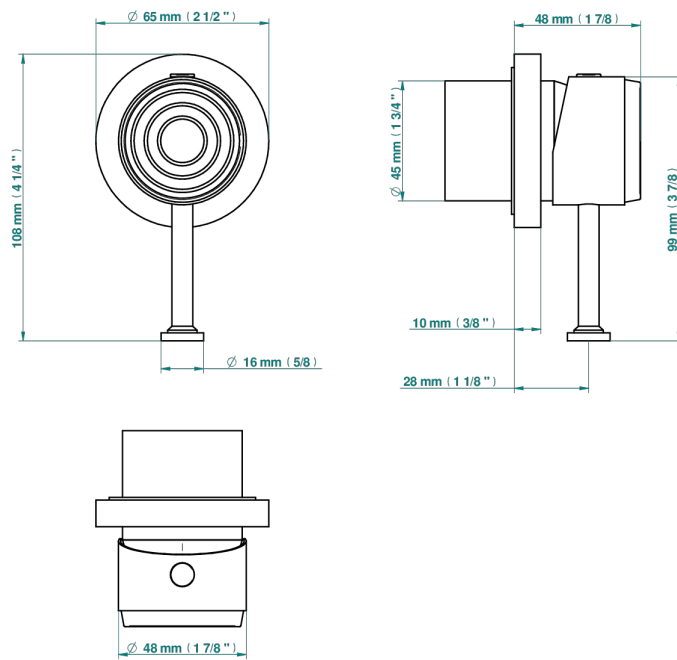

WEST COAST WITH GUILLOCHE DECOR WITH LEVER

U9D-6540RB

Trim only for wall mixer on rosette

Compatible with

6540A
6540A/W

6540A/US

Tube

70023

18/06/2019

CHARACTERISTIC

- West coast with Guilloché decor with lever
- Trim only for wall mixer on rosette

RELATED SKU'S

- Ref. G00-6540A Rough parts for wall mounted flush fit shower mixer 2 x 1/2" inlets 1 x 1/2" outlet

AVAILABLE FINITIONS

Antique nickel - H28
Black ceram - D30
Blush PVD - H62
Brass color PVD - H49
Brown bronze color PVD - F33
Gold color PVD - H52

Graphite PVD - H64
Lacquered light bronze - D01
Matt Umber PVD - H67
Matt blush PVD - H60
Matt brass color PVD - H50
Matt brown bronze color PVD - F34

Matt chrome - C02
Matt gold - F07
Matt gold color PVD - H53
Matt graphite PVD - H65
Matt nickel (color finish) - C01
Matt nickel color PVD - H56

Natural smoked Brass - A13
Nickel color PVD - H55
Polished chrome (color finish) - A02
Polished chrome with gold inlay - GA1
Polished gold (color finish) - F01
Polished nickel - B01

Soft gold - F30
Soft matt gold - F31
Umber PVD - H66
Varnished matt antique red copper (color finish) - H07