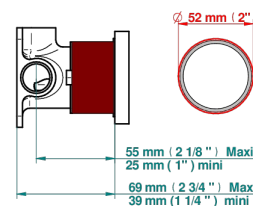

Tube

70023

18/06/2019

CHARACTERISTIC

- West coast with Guilloché decor with lever
- Trim only for wall mixer on rosette

RELATED SKU'S

- Ref. G00-6540A Rough parts for wall mounted flush fit shower mixer 2 x 1/2" inlets 1 x 1/2" outlet

AVAILABLE FINITIONS

Antique nickel - H28
Black ceram - D30
Blush PVD - H62
Brass color PVD - H49
Brown bronze color PVD - F33
Gold color PVD - H52

Graphite PVD - H64
Lacquered light bronze - D01
Matt Umber PVD - H67
Matt blush PVD - H60
Matt brass color PVD - H50
Matt brown bronze color PVD - F34

Matt chrome - C02
Matt gold - F07
Matt gold color PVD - H53
Matt graphite PVD - H65
Matt nickel (color finish) - C01
Matt nickel color PVD - H56

Natural smoked Brass - A13
Nickel color PVD - H55
Polished chrome (color finish) - A02
Polished chrome with gold inlay - GA1
Polished gold (color finish) - F01
Polished nickel - B01

Soft gold - F30
Soft matt gold - F31
Umber PVD - H66
Varnished matt antique red copper (color finish) - H07