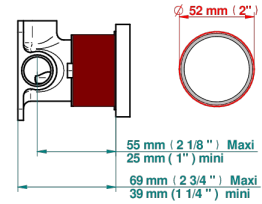

Compatible with