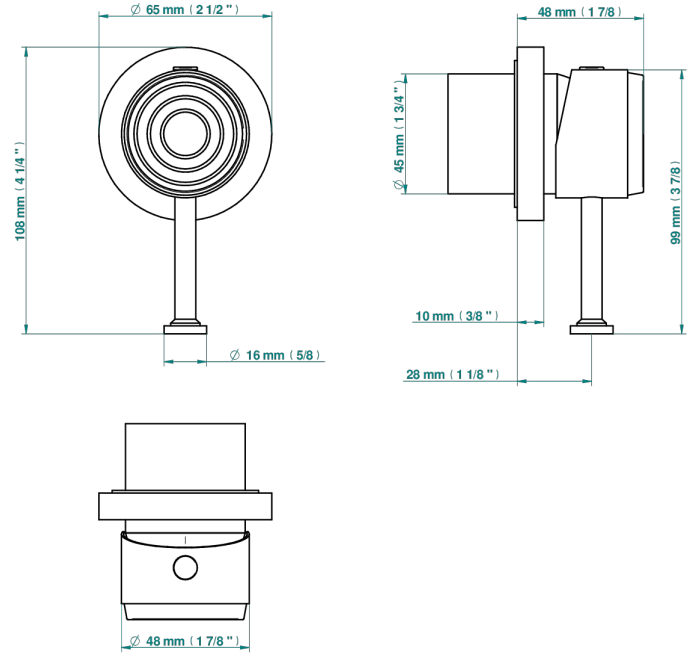

WEST COAST WITH GUILLOCHE DECOR WITH LEVER

U9D-6540RB

Trim only for wall mixer on rosette

Compatible with