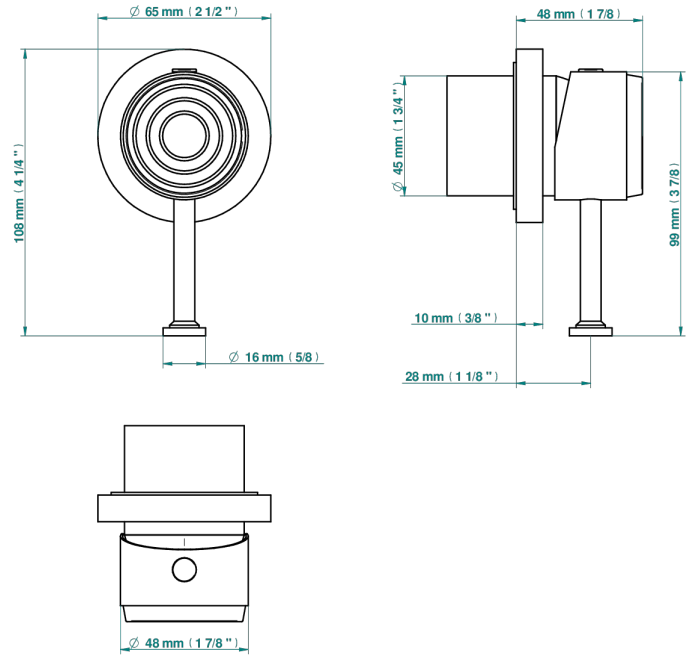

WEST COAST WITH GUILLOCHE DECOR

U9C-6540RB

Trim only for wall mixer on rosette

Compatible with

6540A
6540A/W

6540A/US