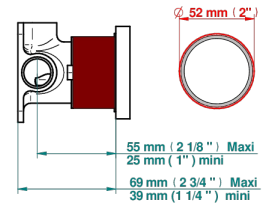

Tube

70023

18/06/2019

CHARACTERISTIC

- West coast with Guilloché decor
- Trim only for wall mixer on rosette

RELATED SKU'S

- Ref. G00-6540A/US Built-in part for wall mounted flush fit shower mixer 2 inlets 1/2" -1 outlet 1/2" -US model

AVAILABLE FINITIONS

Black ceram - D30
Blush PVD - H62
Brass color PVD - H49
Brown bronze color PVD - F33
Chrome polished - A02
Copper antique matt, coated - H07

Gold color PVD - H52
Gold mat - F07
Gold polished - F01
Graphite PVD - H64
Light coated bronze - D01
Matt Umber PVD - H67

Matt blush PVD - H60
Matt brass color PVD - H50
Matt brown bronze color PVD - F34
Matt chrome (American satin) - C02
Matt gold color PVD - H53
Matt graphite PVD - H65

Matt nickel (American satin) - C01
Matt nickel color PVD - H56
Natural smoked Brass - A13
Nickel antique / Sovereign - H28
Nickel color PVD - H55
Nickel polished - B01

Polished chrome with gold inlay - GA1
Soft gold - F30
Soft matt gold - F31
Umber PVD - H66