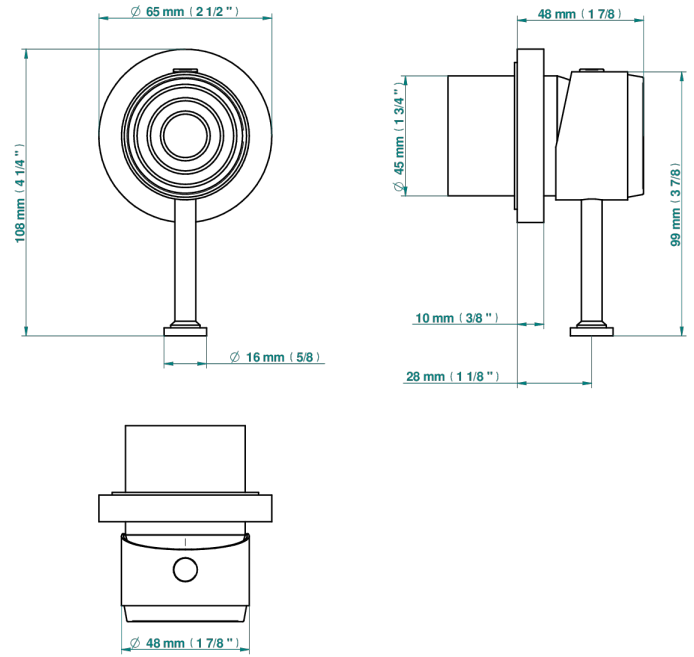

WEST COAST WITH GUILLOCHE DECOR

U9C-6540RB

Trim only for wall mixer on rosette

Compatible with

6540A
6540A/W

6540A/US