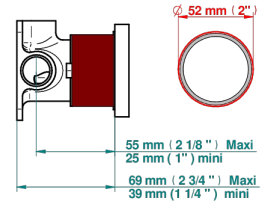

Tube

70023

18/06/2019

CARACTERÍSTICAS

- West coast with Guilloché decor
- Trim only for wall mixer on rosette

PRODUCTOS RELACIONADOS

- Ref. G00-6540A Rough parts for wall mounted flush fit shower mixer 2 x 1/2" inlets 1 x 1/2" outlet

ACABADOS DISPONIBLES

Bronce claro - D01
Cerámica negra mate - D30
Cobre viejo mate - H07
Cromo - A02
Cromo mate - C02
Dorado - F01

Dorado mate - F07
Dorado pálido - F30
Dorado pálido mate (sin barniz) - F31
Natural smoked Brass - A13
Níquel - B01
Níquel mate - C01

Níquel viejo - H28
Polished chrome with gold inlay - GA1
Pvd blush - H62
Pvd blush mate - H60
Pvd color latón - H49
Pvd color latón mate - H50

Pvd color níquel - H55
Pvd color níquel mate - H56
Pvd color oro - H52
Pvd color oro mate - H53
Pvd grafito - H64
Pvd grafito mate - H65

Pvd marrón bronce - F33
Pvd marrón bronce mate - F34
Pvd umber - H66
Pvd umber mate - H67