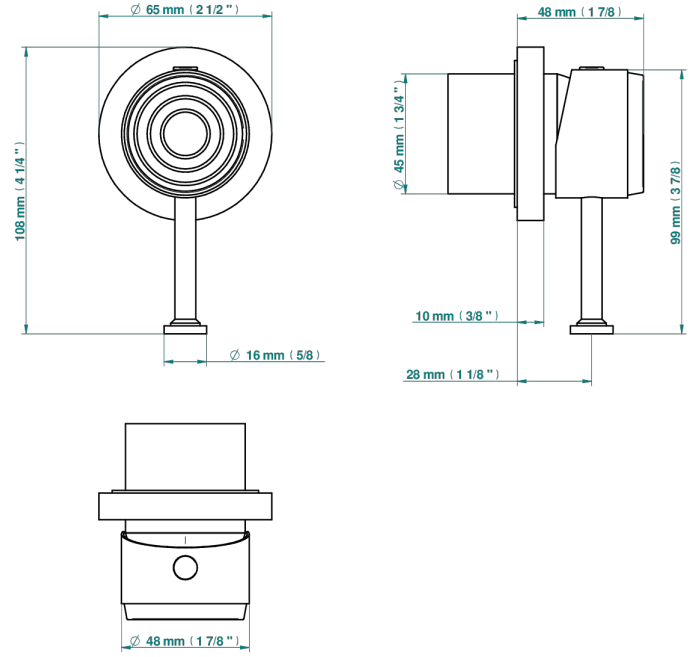

WEST COAST WITH GUILLOCHE DECOR

U9C-6540RB

Trim only for wall mixer on rosette

Compatible with

6540A
6540A/W

6540A/US

Tube

70023

18/06/2019

CARACTERÍSTICAS

- West coast with Guilloché decor
- Trim only for wall mixer on rosette

PRODUCTOS RELACIONADOS

- Ref. G00-6540A Rough parts for wall mounted flush fit shower mixer 2 x 1/2" inlets 1 x 1/2" outlet

ACABADOS DISPONIBLES

Bronce claro - D01
Cerámica negra mate - D30
Cobre viejo mate - H07
Cromo - A02
Cromo mate - C02
Dorado - F01

Dorado mate - F07
Dorado pálido - F30
Dorado pálido mate (sin barniz) - F31
Natural smoked Brass - A13
Níquel - B01
Níquel mate - C01

Níquel viejo - H28
Polished chrome with gold inlay - GA1
Pvd blush - H62
Pvd blush mate - H60
Pvd color latón - H49
Pvd color latón mate - H50

Pvd color níquel - H55
Pvd color níquel mate - H56
Pvd color oro - H52
Pvd color oro mate - H53
Pvd grafito - H64
Pvd grafito mate - H65

Pvd marrón bronce - F33
Pvd marrón bronce mate - F34
Pvd umber - H66
Pvd umber mate - H67