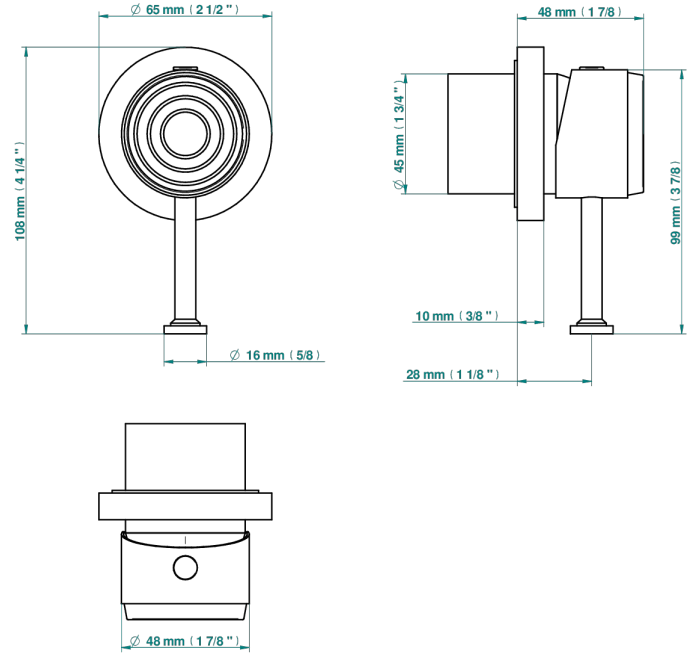

WEST COAST WITH GUILLOCHE DECOR

U9C-6540RB

Trim only for wall mixer on rosette

THG®
PARIS

Compatible with

6540A
6540A/W

6540A/US