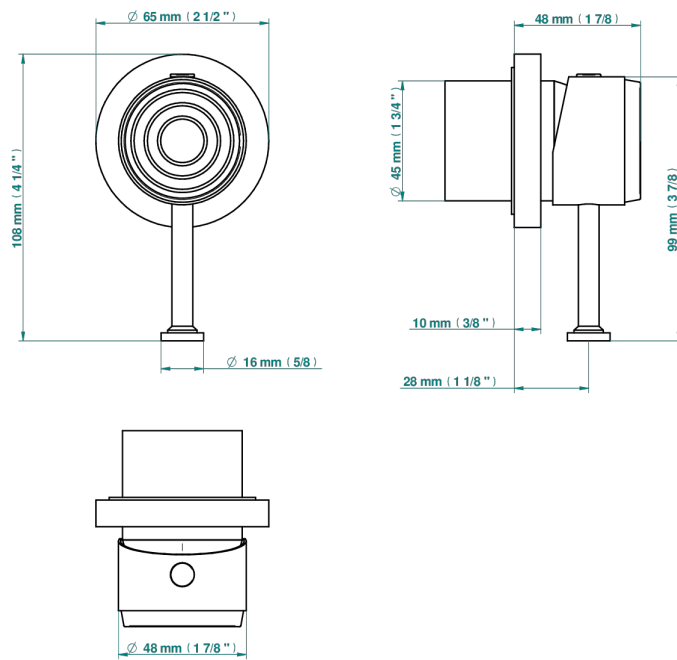

WEST COAST METAL WITH LEVER HANDLES

U9B-6540RB

Trim only for wall mixer on rosette

Compatible with

Tube

70023

18/06/2019

CHARACTERISTIC

- West Coast Metal with lever handles
- Trim only for wall mixer on rosette

RELATED SKU'S

- Ref. G00-6540A/US Built-in part for wall mounted flush fit shower mixer 2 inlets 1/2" -1 outlet 1/2" -US model

AVAILABLE FINITIONS

Black ceram - D30
Blush PVD - H62
Brass color PVD - H49
Brown bronze color PVD - F33
Chrome polished - A02
Copper antique matt, coated - H07

Gold color PVD - H52
Gold mat - F07
Gold polished - F01
Graphite PVD - H64
Light coated bronze - D01
Matt Umber PVD - H67

Matt blush PVD - H60
Matt brass color PVD - H50
Matt brown bronze color PVD - F34
Matt chrome (American satin) - C02
Matt gold color PVD - H53
Matt graphite PVD - H65

Matt nickel (American satin) - C01
Matt nickel color PVD - H56
Natural smoked Brass - A13
Nickel antique / Sovereign - H28
Nickel color PVD - H55
Nickel polished - B01

Polished chrome with gold inlay - GA1
Soft gold - F30
Soft matt gold - F31
Umber PVD - H66