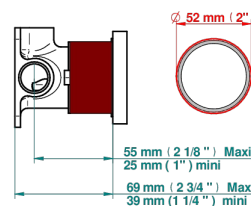

Tube

70023

18/06/2019

CHARACTERISTIC

- West Coast Metal with lever handles
- Trim only for wall mixer on rosette

RELATED SKU'S

- Ref. G00-6540A/US Built-in part for wall mounted flush fit shower mixer 2 inlets 1/2" -1 outlet 1/2" -US model

AVAILABLE FINITIONS

Black ceram - D30
Blush PVD - H62
Brass color PVD - H49
Brown bronze color PVD - F33
Chrome polished - A02
Copper antique matt, coated - H07

Gold color PVD - H52
Gold mat - F07
Gold polished - F01
Graphite PVD - H64
Light coated bronze - D01
Matt Umber PVD - H67

Matt blush PVD - H60
Matt brass color PVD - H50
Matt brown bronze color PVD - F34
Matt chrome (American satin) - C02
Matt gold color PVD - H53
Matt graphite PVD - H65

Matt nickel (American satin) - C01
Matt nickel color PVD - H56
Natural smoked Brass - A13
Nickel antique / Sovereign - H28
Nickel color PVD - H55
Nickel polished - B01

Polished chrome with gold inlay - GA1
Soft gold - F30
Soft matt gold - F31
Umber PVD - H66