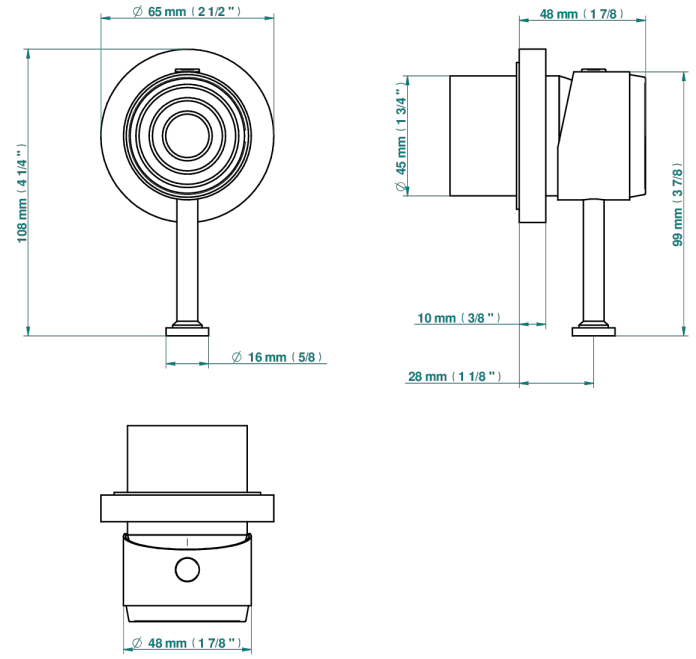

WEST COAST METAL WITH LEVER

U9B-6540RB

Trim only for wall mixer on rosette

Compatible with

6540A
6540A/W

6540A/US

Tube

70023

18/06/2019

CHARACTERISTIC

- West Coast Metal with lever
- Trim only for wall mixer on rosette

RELATED SKU'S

- Ref. G00-6540A Rough parts for wall mounted flush fit shower mixer 2 x 1/2" inlets 1 x 1/2" outlet