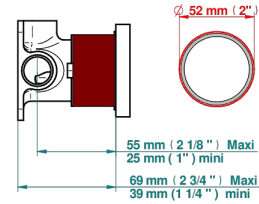

WEST COAST METAL WITH LEVER

U9B-6540RB

Trim only for wall mixer on rosette

Compatible with

6540A
6540A/W

6540A/US

Tube

70023

18/06/2019

CHARACTERISTIC

- West Coast Metal with lever
- Trim only for wall mixer on rosette

RELATED SKU'S

- Ref. G00-6540A Rough parts for wall mounted flush fit shower mixer 2 x 1/2" inlets 1 x 1/2" outlet