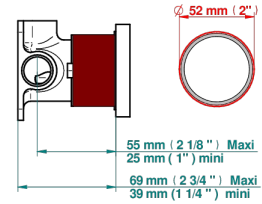

Tube

70023

18/06/2019

CHARACTERISTIC

- West Coast Metal
- Trim only for wall mixer on rosette

RELATED SKU'S

- Ref. G00-6540A/US Built-in part for wall mounted flush fit shower mixer 2 inlets 1/2" -1 outlet 1/2" -US model

AVAILABLE FINITIONS

Black ceram - D30
Blush PVD - H62
Brass color PVD - H49
Brown bronze color PVD - F33
Chrome polished - A02
Copper antique matt, coated - H07

Gold color PVD - H52
Gold mat - F07
Gold polished - F01
Graphite PVD - H64
Light coated bronze - D01
Matt Umber PVD - H67

Matt blush PVD - H60
Matt brass color PVD - H50
Matt brown bronze color PVD - F34
Matt chrome (American satin) - C02
Matt gold color PVD - H53
Matt graphite PVD - H65

Matt nickel (American satin) - C01
Matt nickel color PVD - H56
Natural smoked Brass - A13
Nickel antique / Sovereign - H28
Nickel color PVD - H55
Nickel polished - B01

Polished chrome with gold inlay - GA1
Soft gold - F30
Soft matt gold - F31
Umber PVD - H66