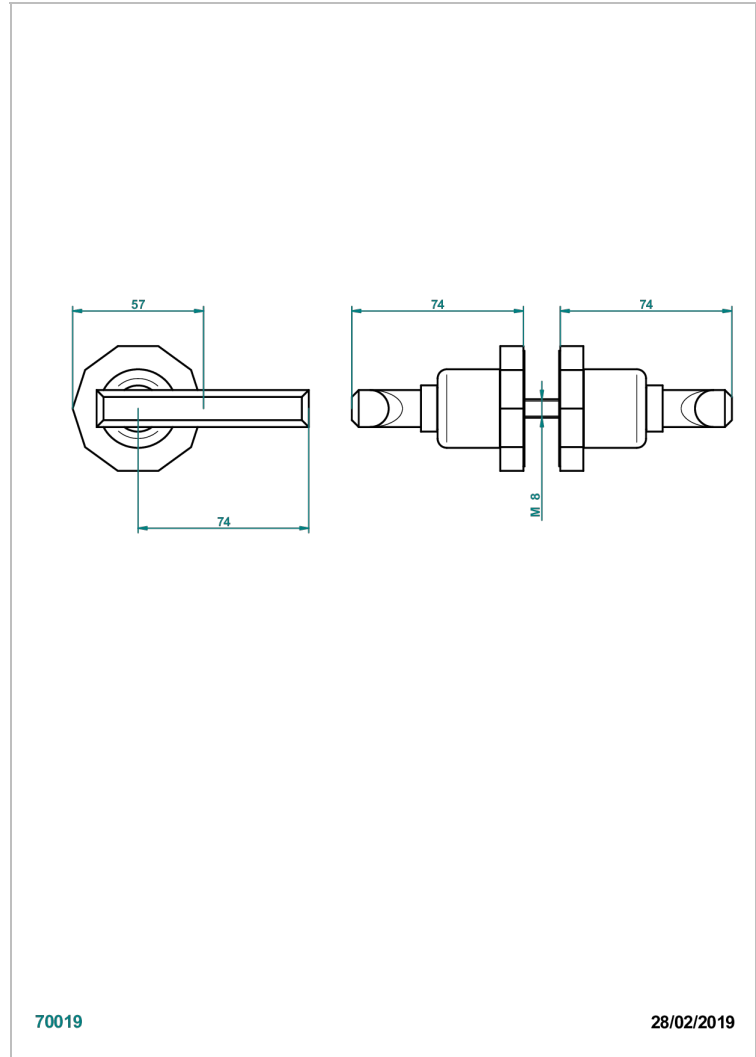

LES ONDES WITH LEVER HANDLES

G8B-638V

Pair of large knobs

CHARACTERISTIC

- Les Ondes with lever handles
- Pair of large knobs

AVAILABLE FINITIONS

Black ceram - D30
Blush PVD - H62
Brass color PVD - H49
Brown bronze color PVD - F33
Chrome polished - A02
Chrome polished / gold polished - G02