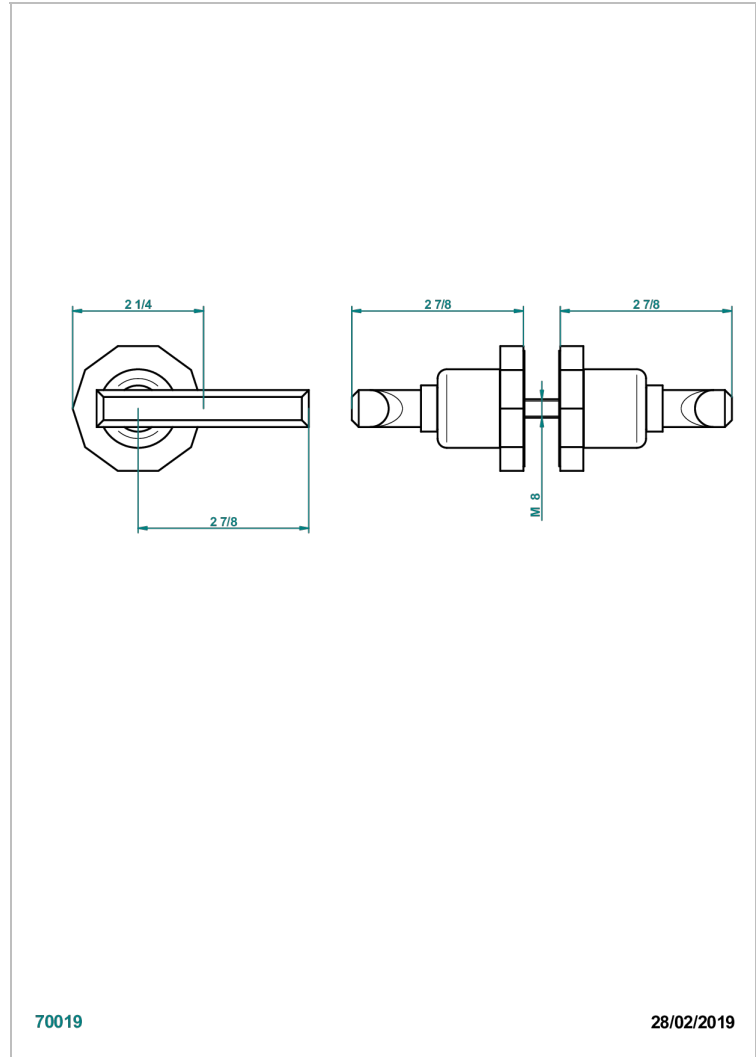

LES ONDES WITH LEVER HANDLES

G8B-638V

Pair of large knobs

CHARACTERISTIC

- Les Ondes with lever handles
- Pair of large knobs

AVAILABLE FINITIONS

Black ceram - D30
Blush PVD - H62
Brass color PVD - H49
Brown bronze color PVD - F33
Chrome polished - A02
Chrome polished / gold polished - G02