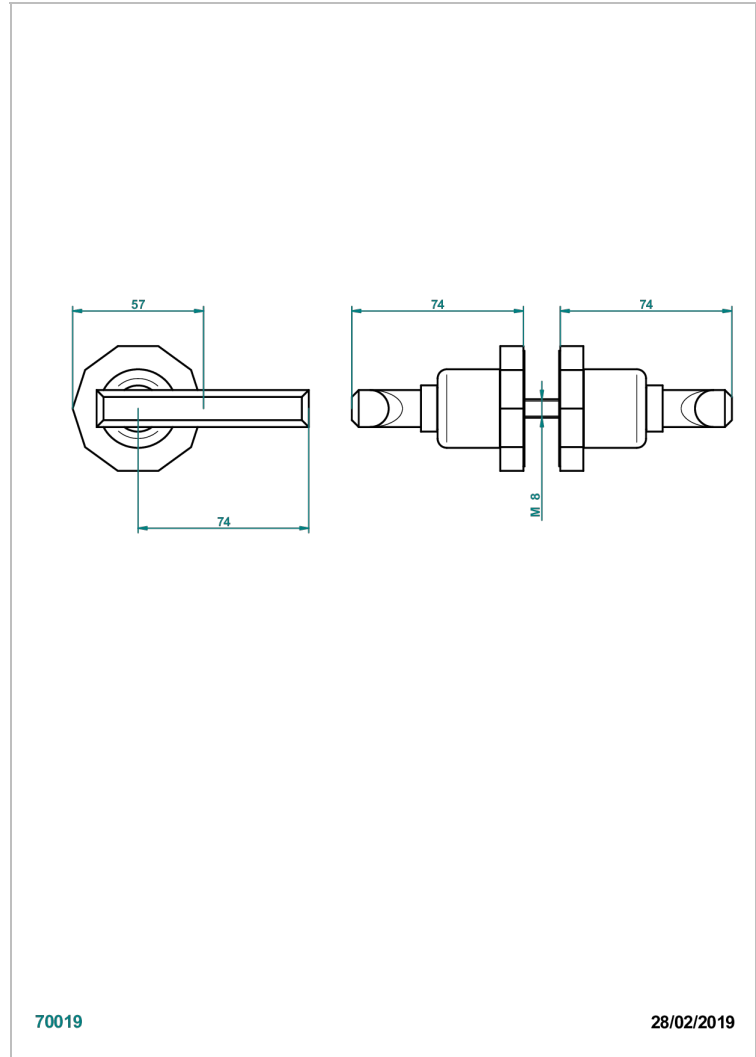

# LES ONDES WITH LEVER

G8B-638V

Pair of large door knobs

## CHARACTERISTIC

- Les Ondes with lever
- Pair of large door knobs